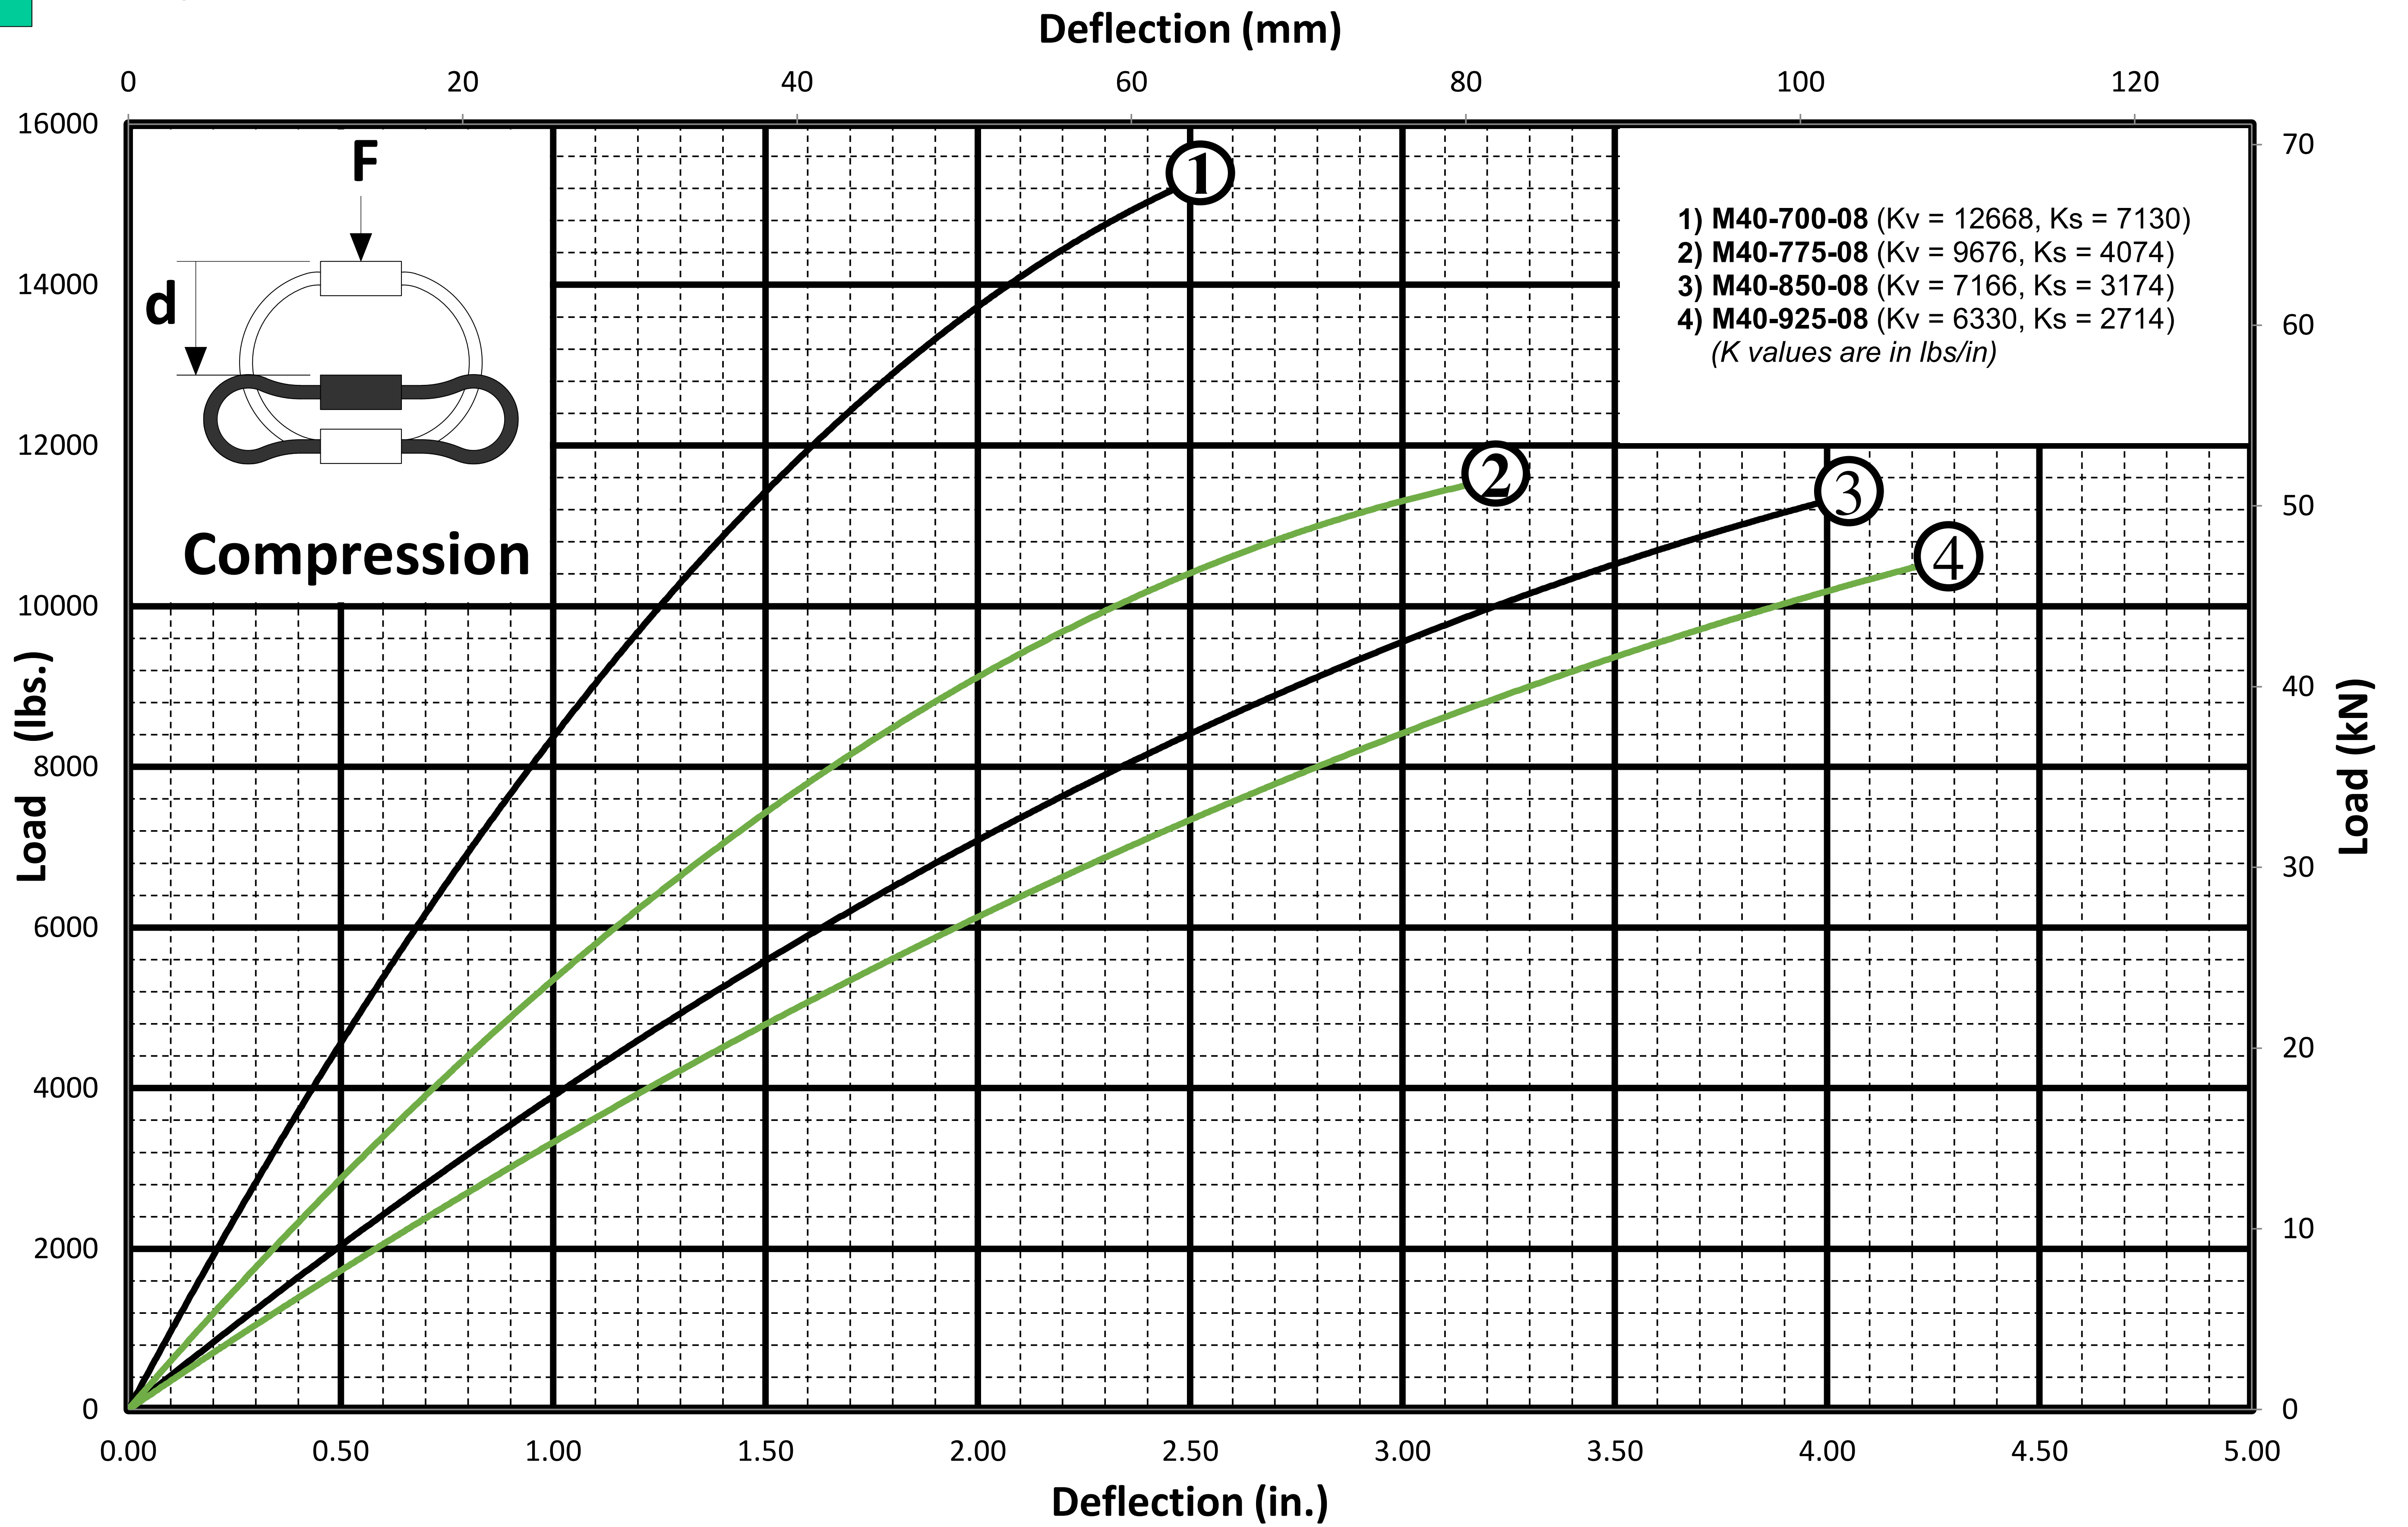

M40 SERIES

1-1/4" DIAMETER CABLE

Helical Isolator

M40 SERIES

1-1/4" DIAMETER CABLE

Helical Isolator

1-1/4" DIAMETER CABLE

Helical Isolator