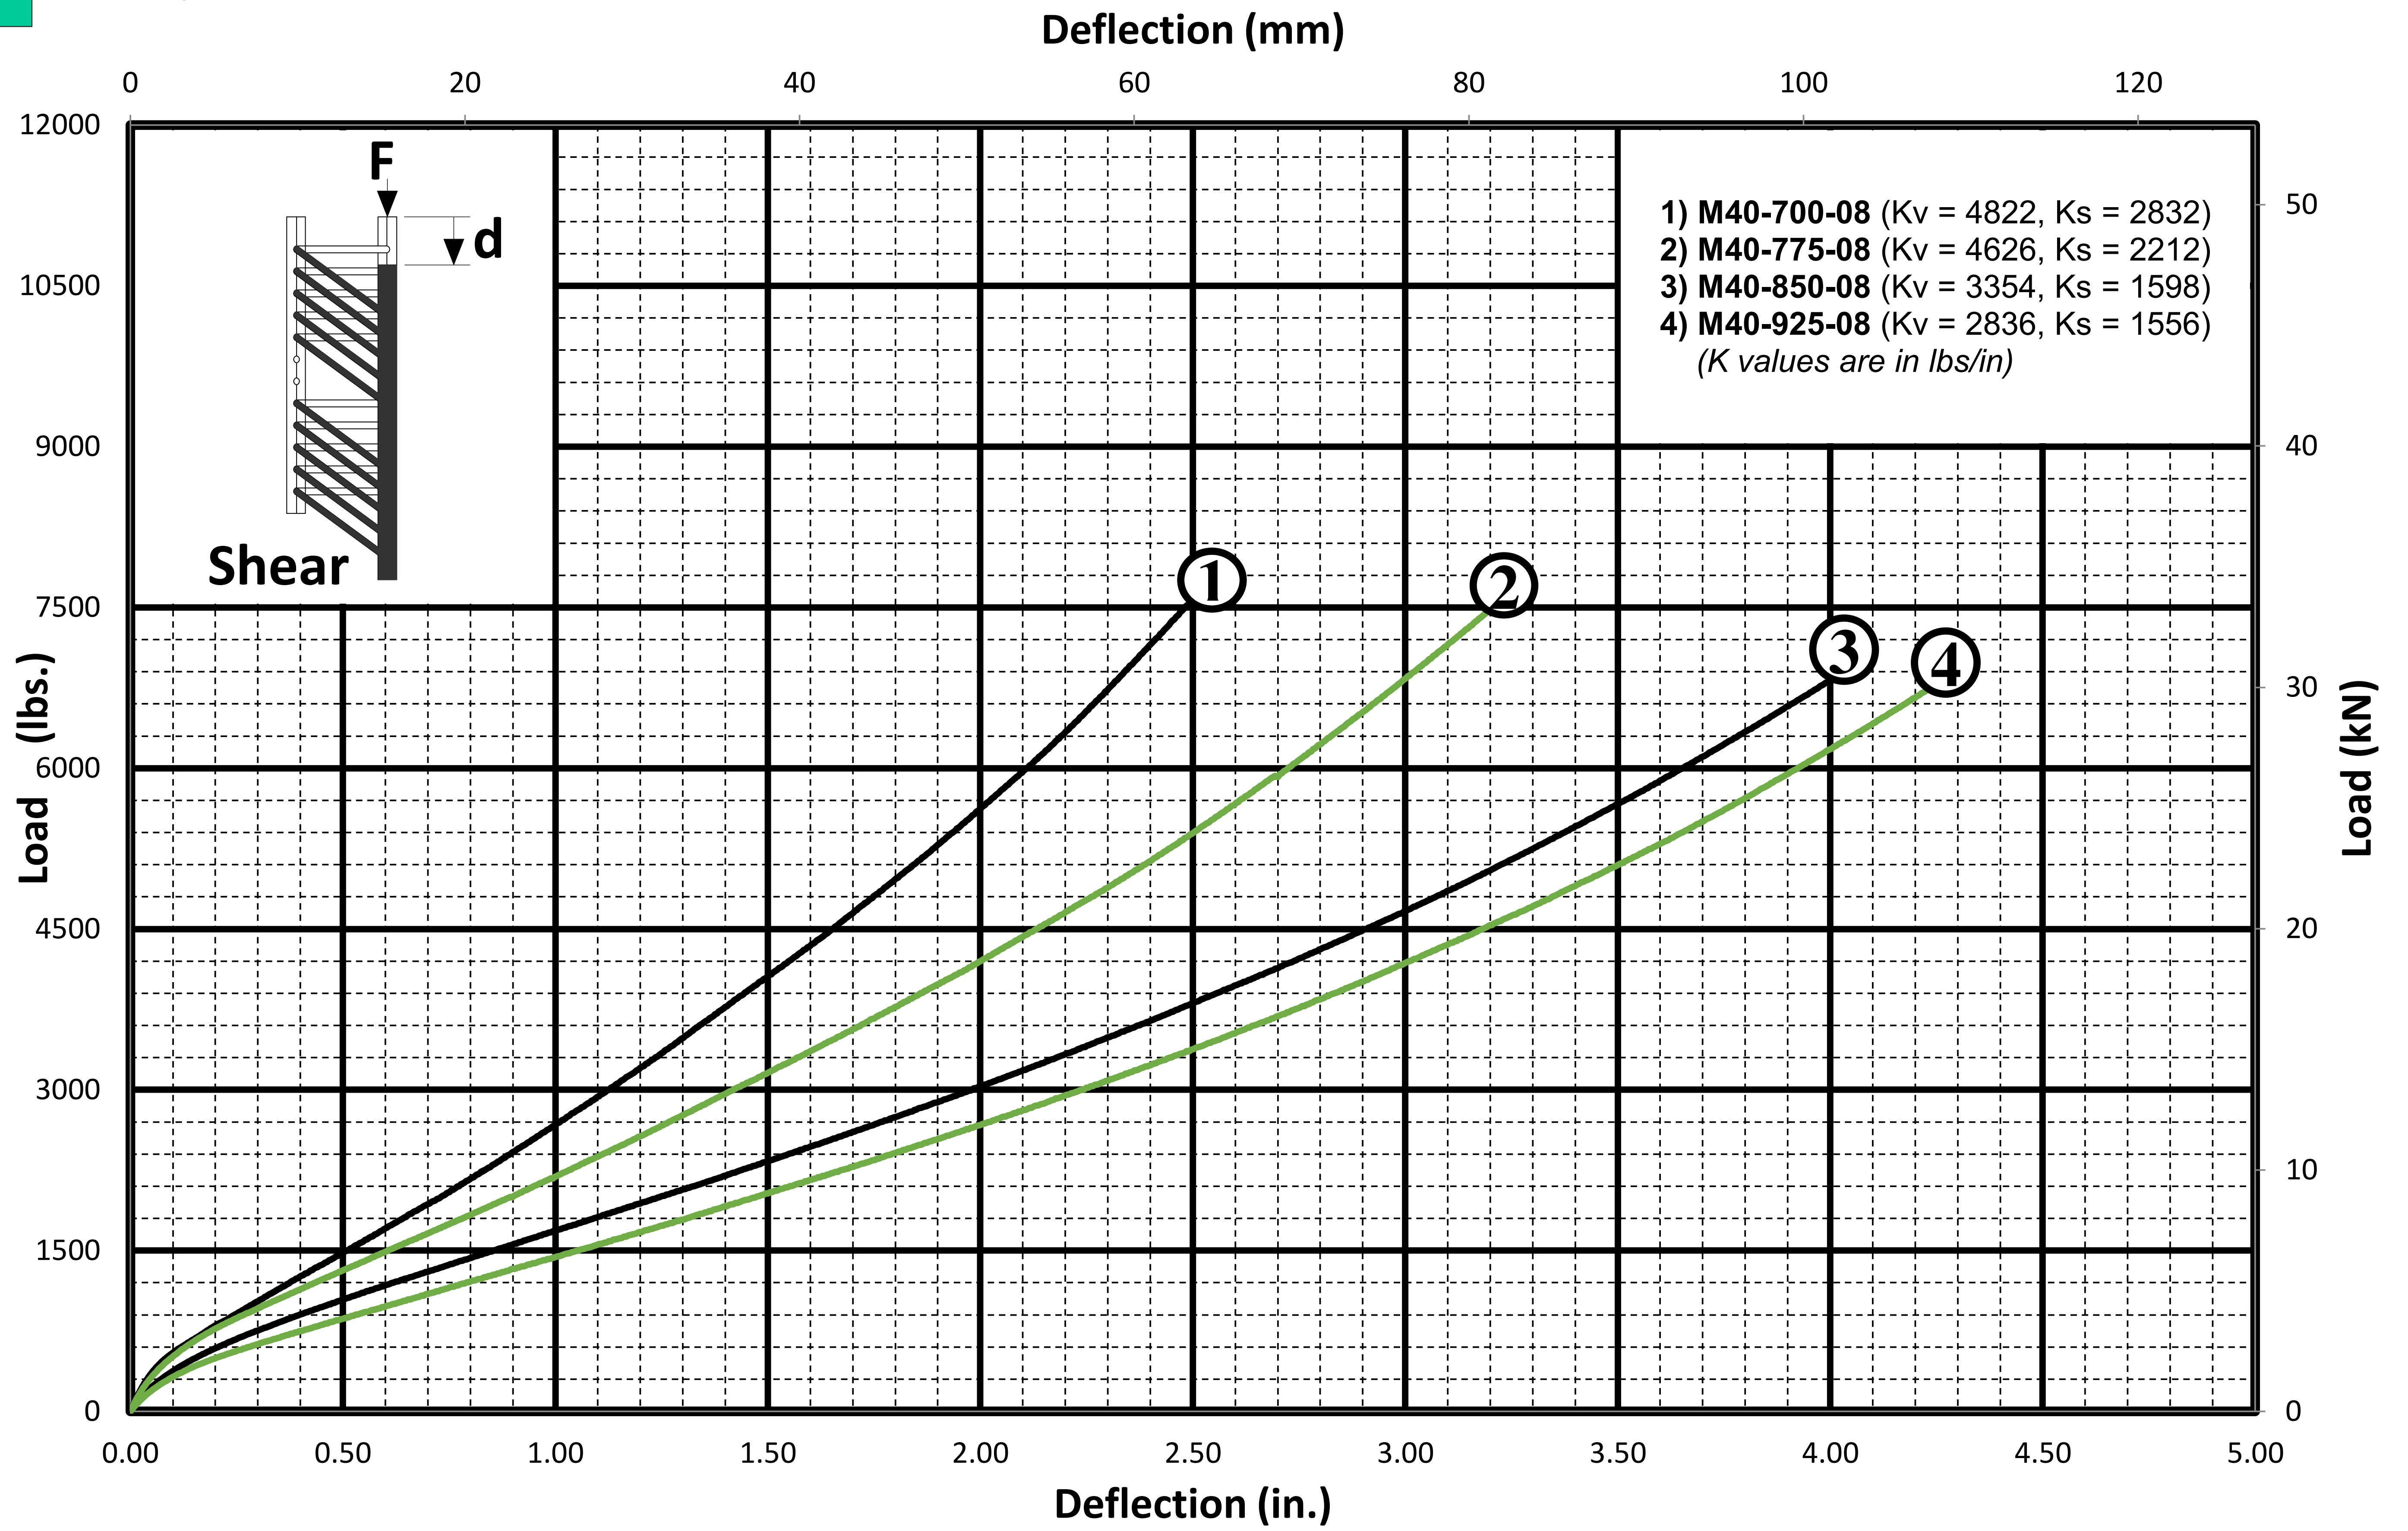

M40 SERIES

1-1/4" DIAMETER CABLE

Helical Isolator

M40 SERIES

1-1/4" DIAMETER CABLE

Helical Isolator

1-1/4" DIAMETER CABLE

Helical Isolator