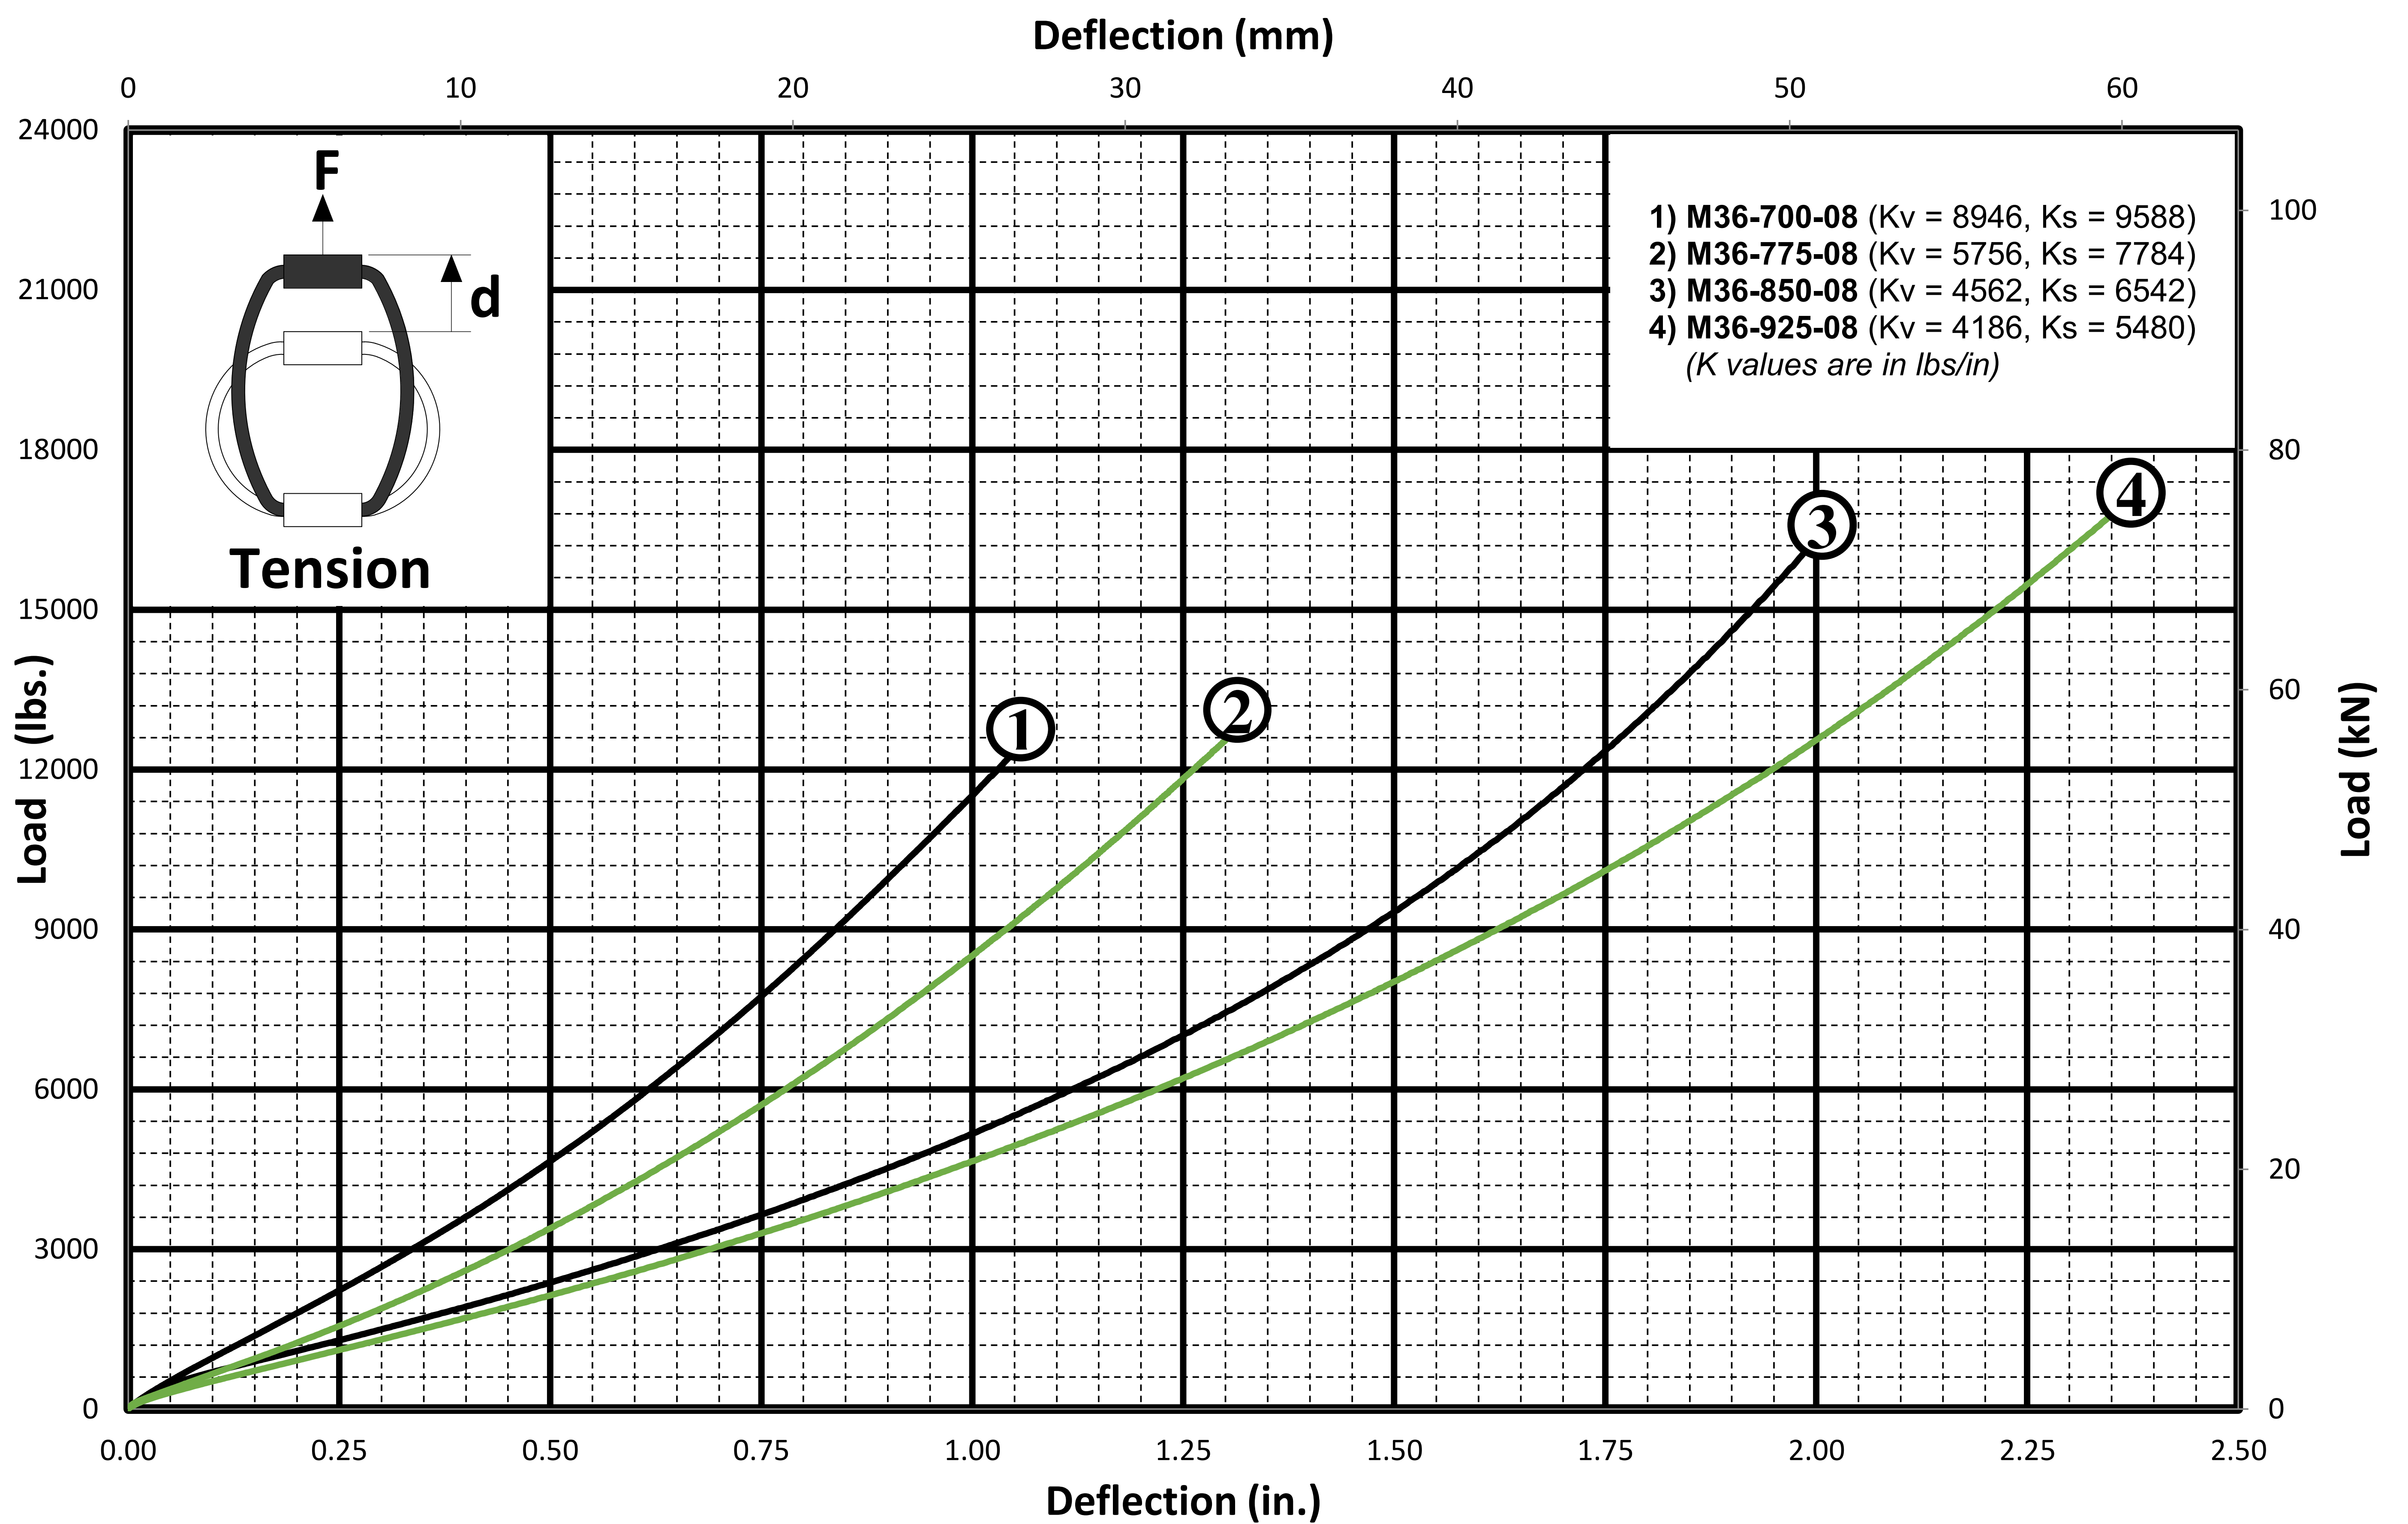

## Design Data Sheet

1-1/8" DIAMETER CABLE

Helical Isolator