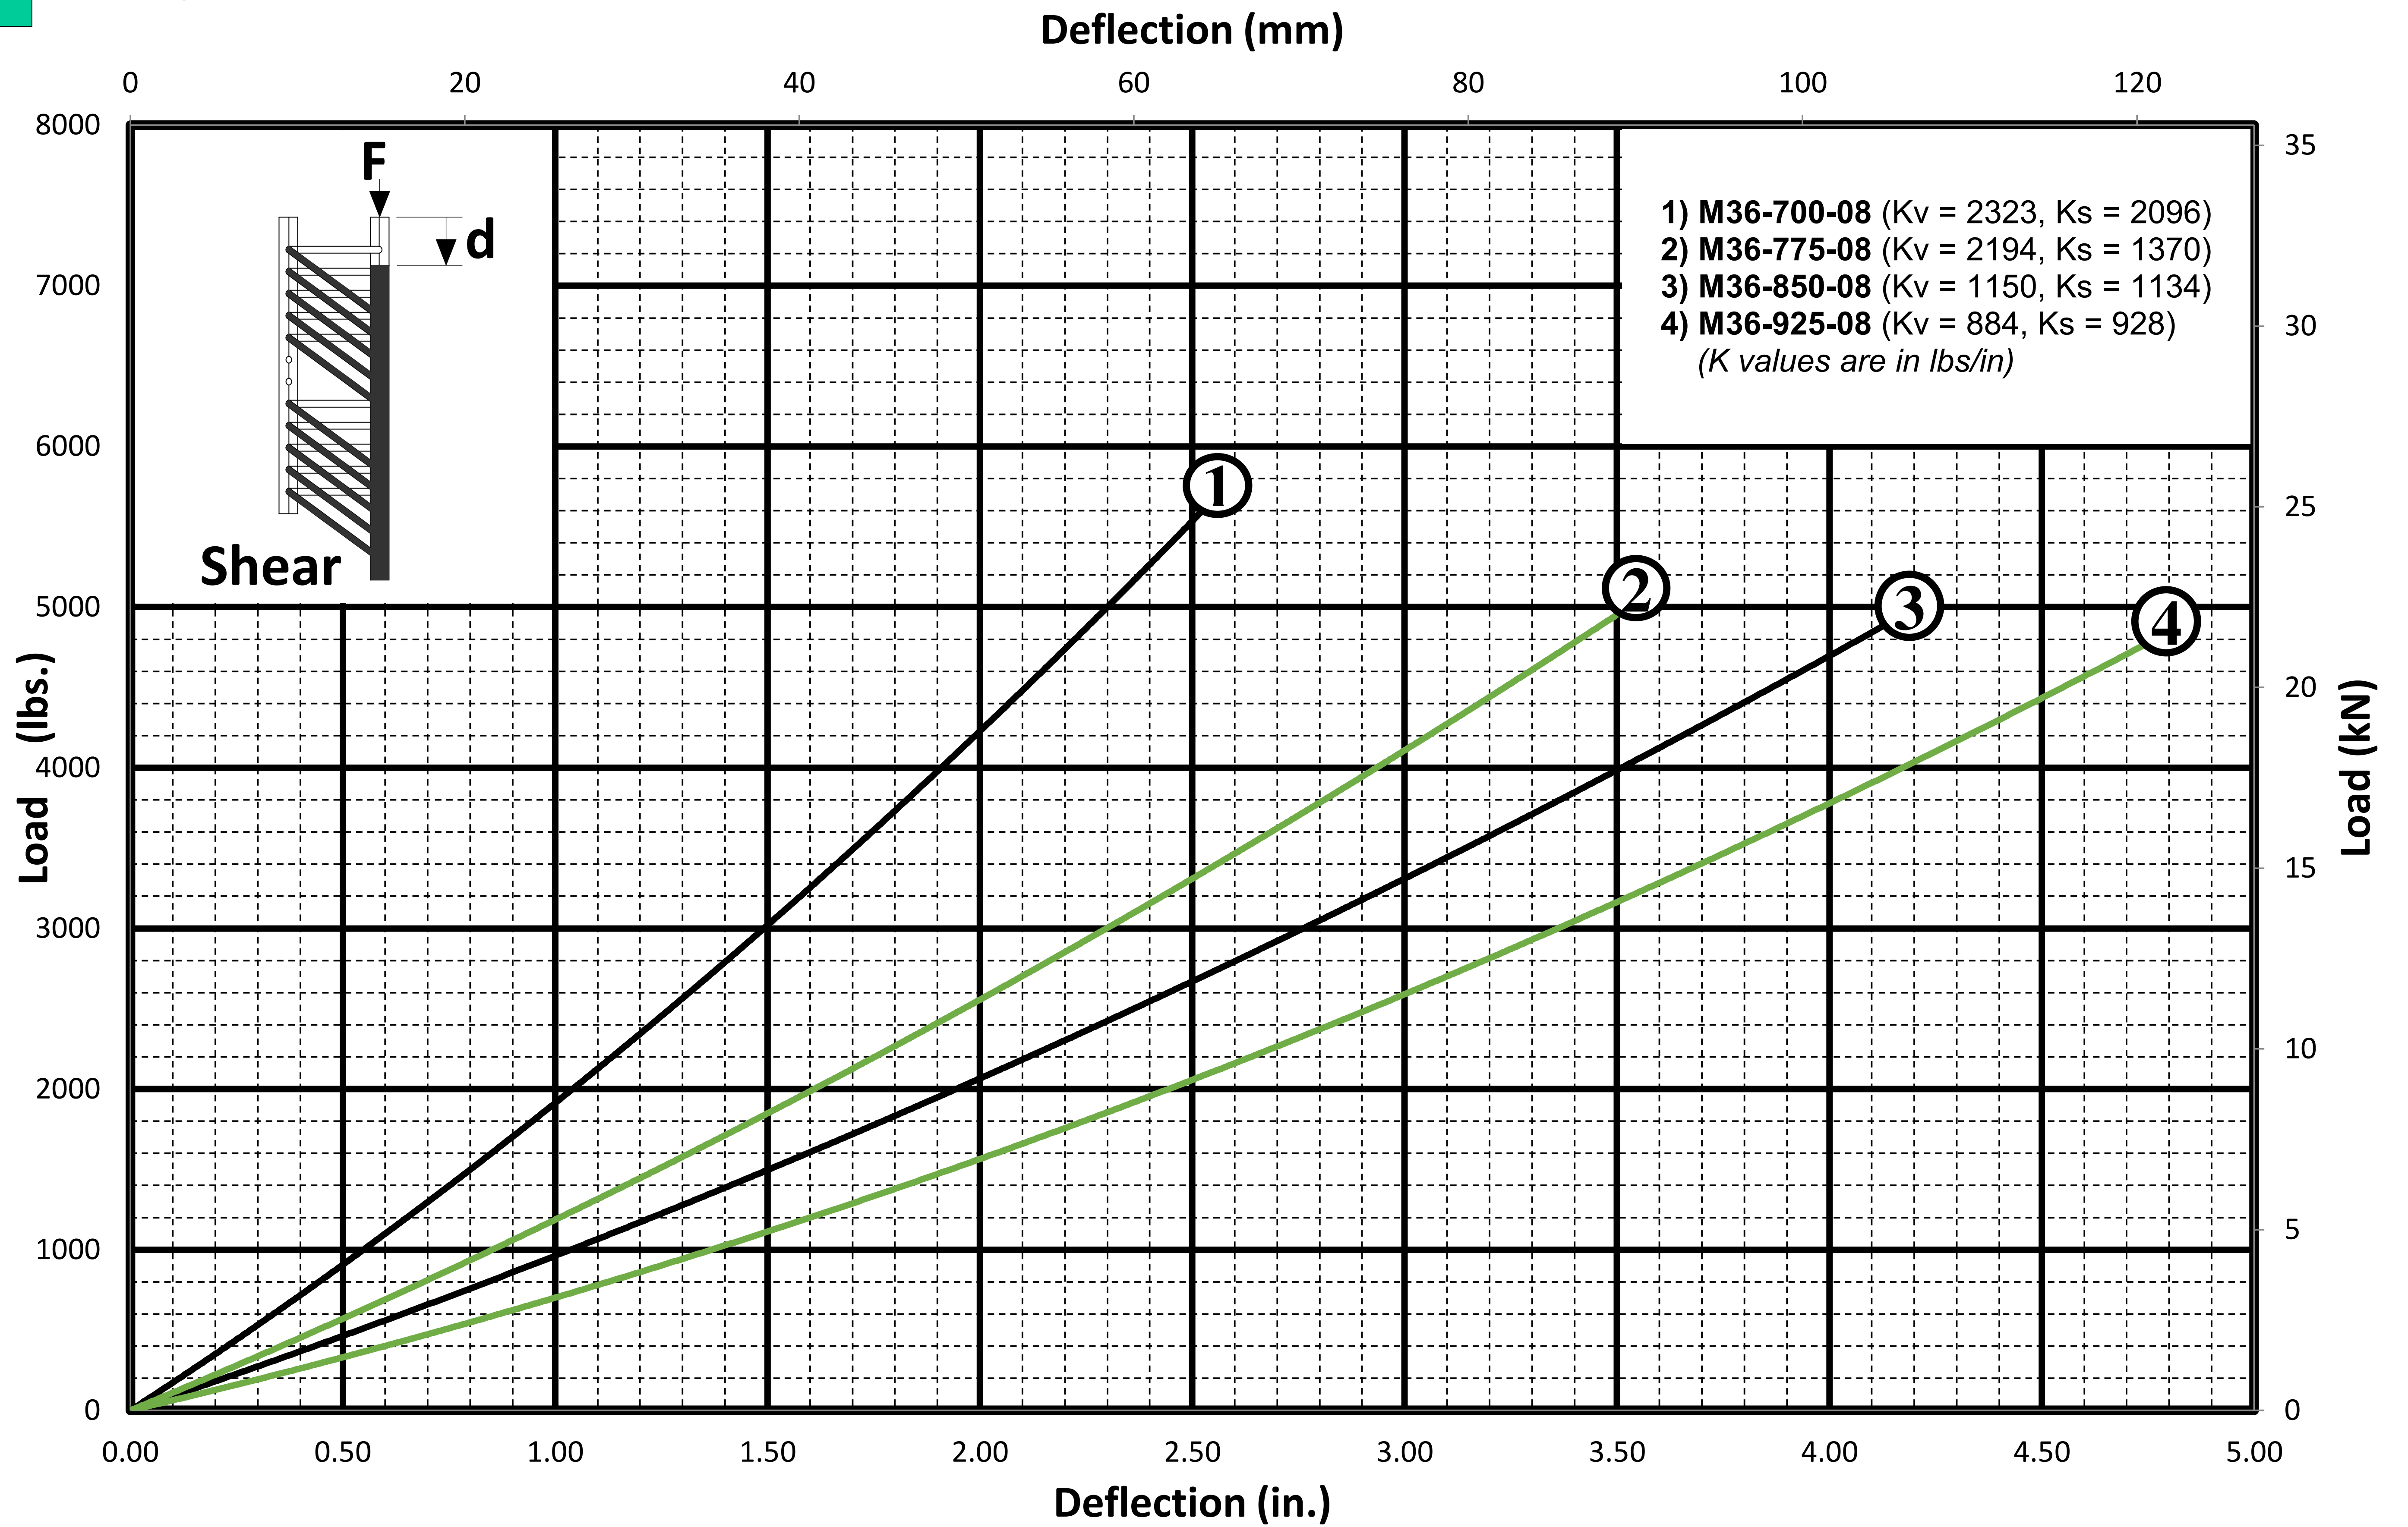

M36 SERIES

1-1/8" DIAMETER CABLE

Helical Isolator