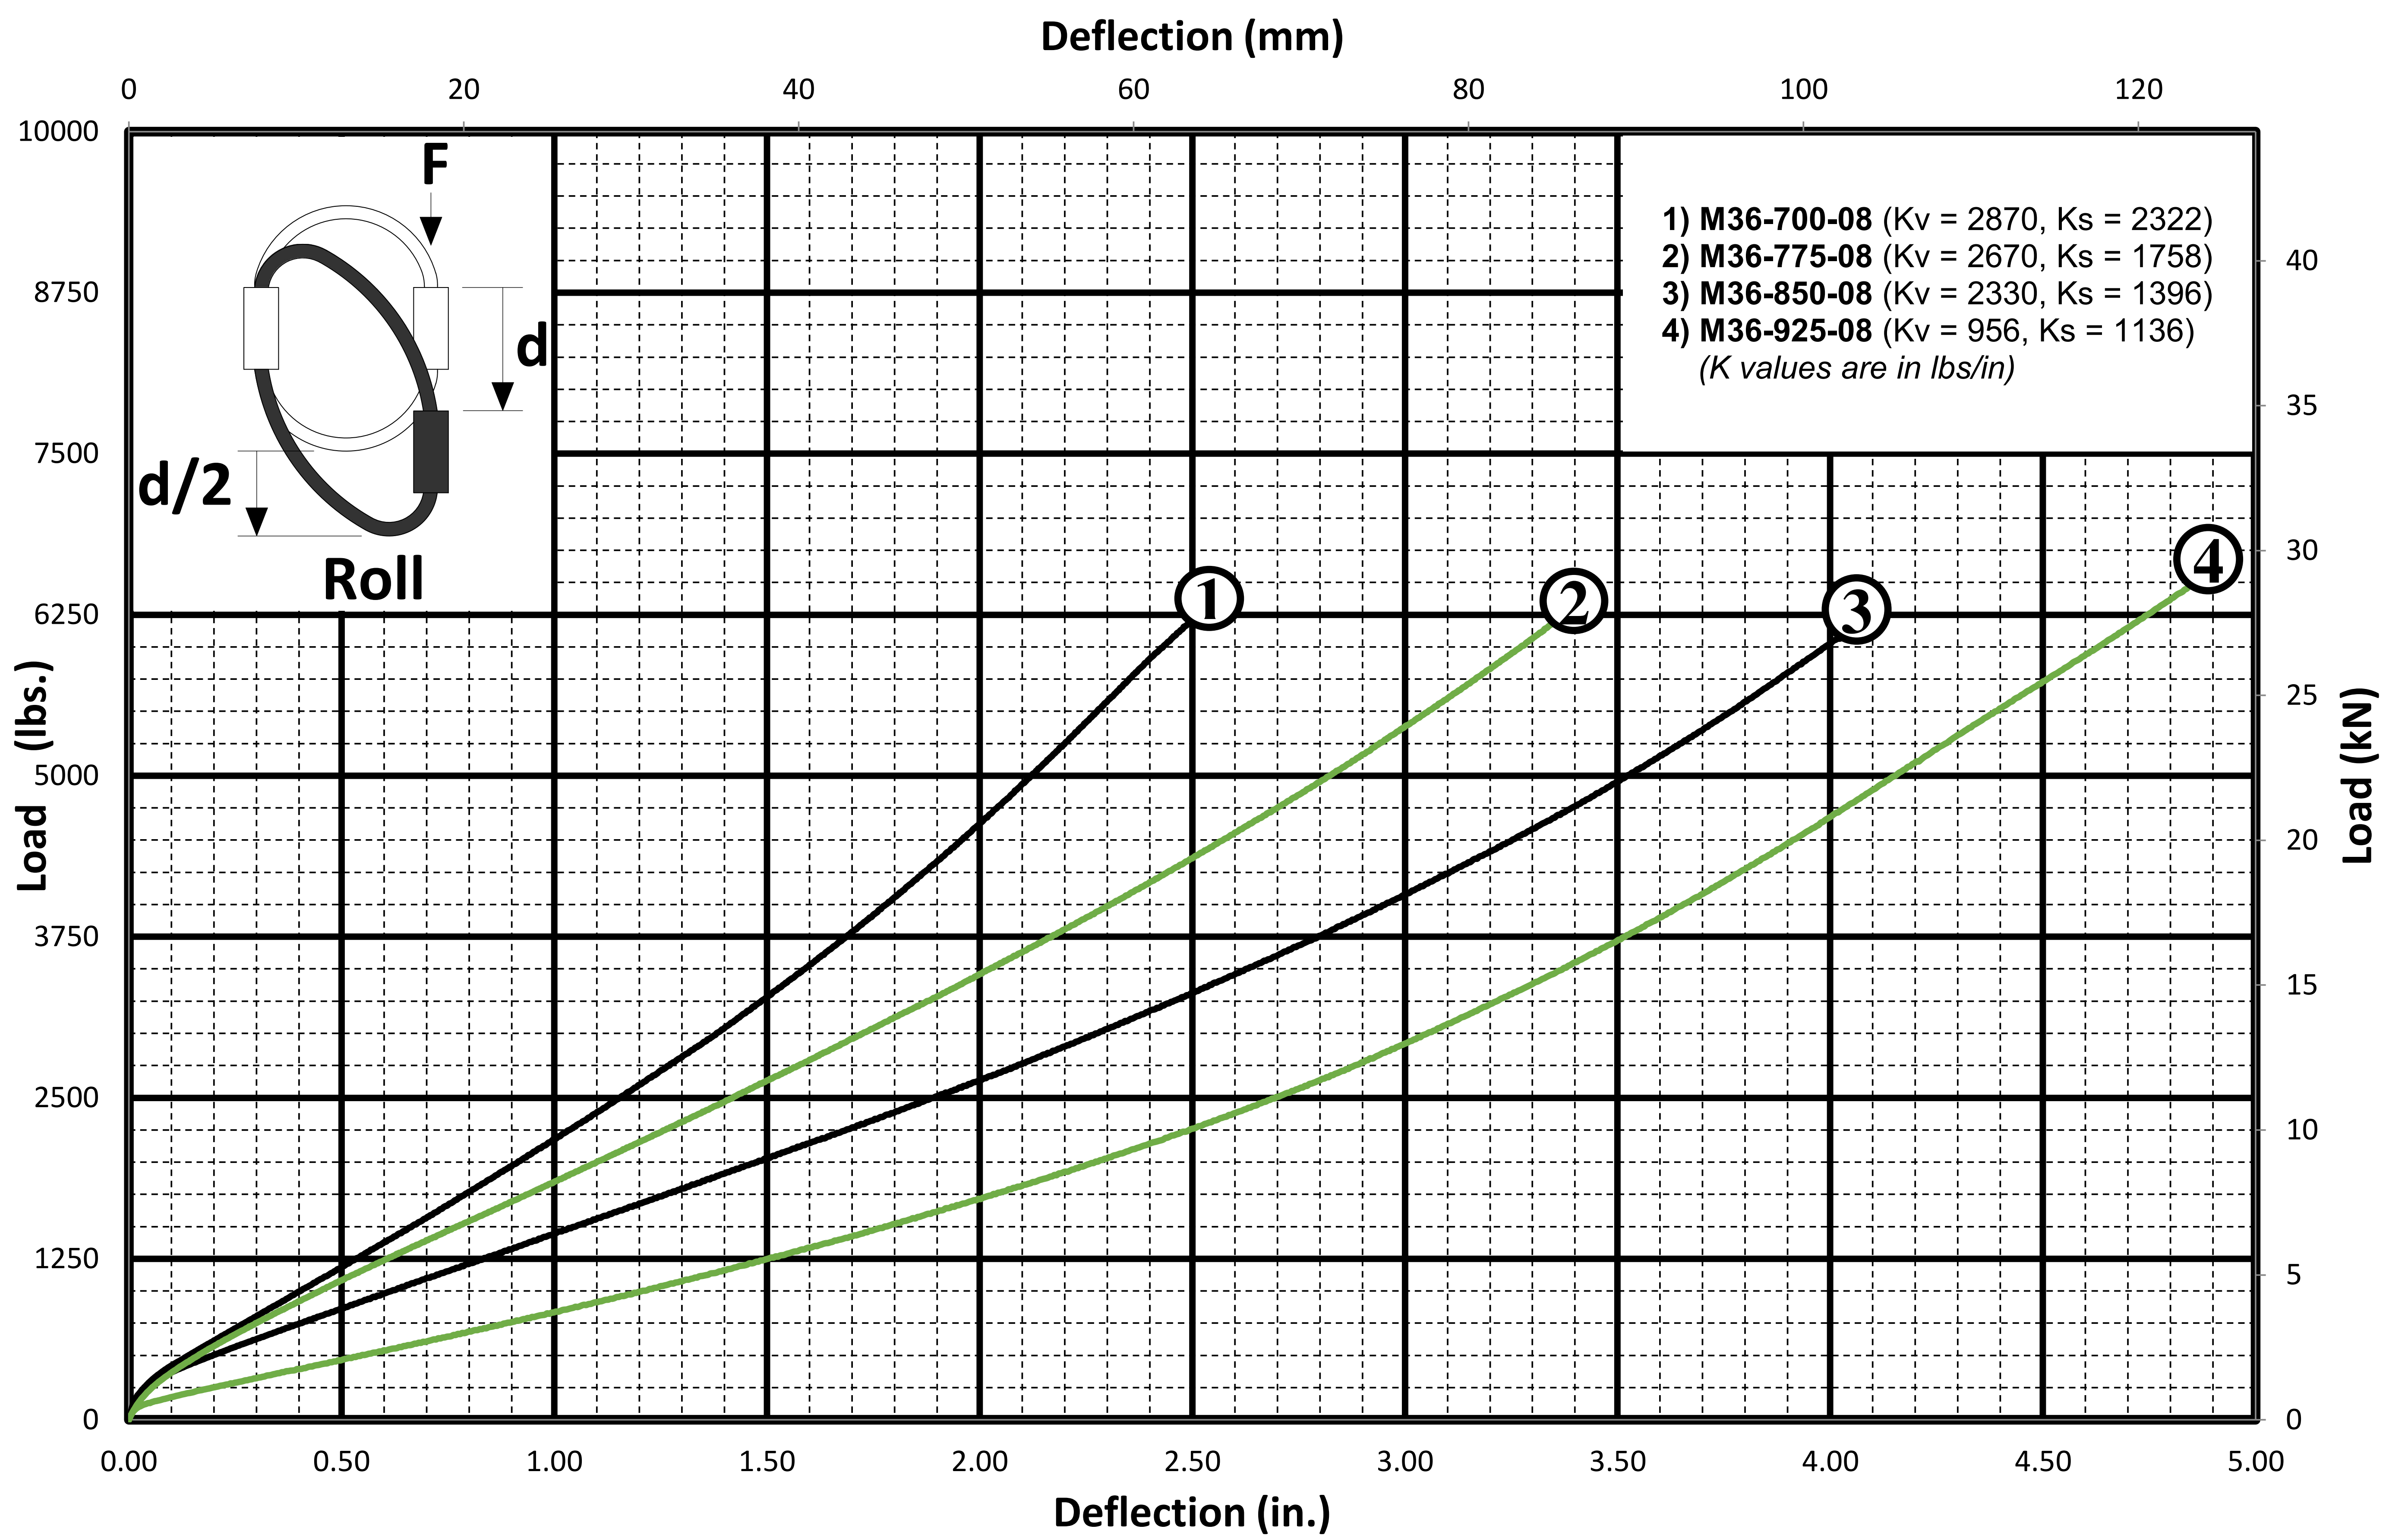

M36 SERIES

1-1/8" DIAMETER CABLE

Helical Isolator