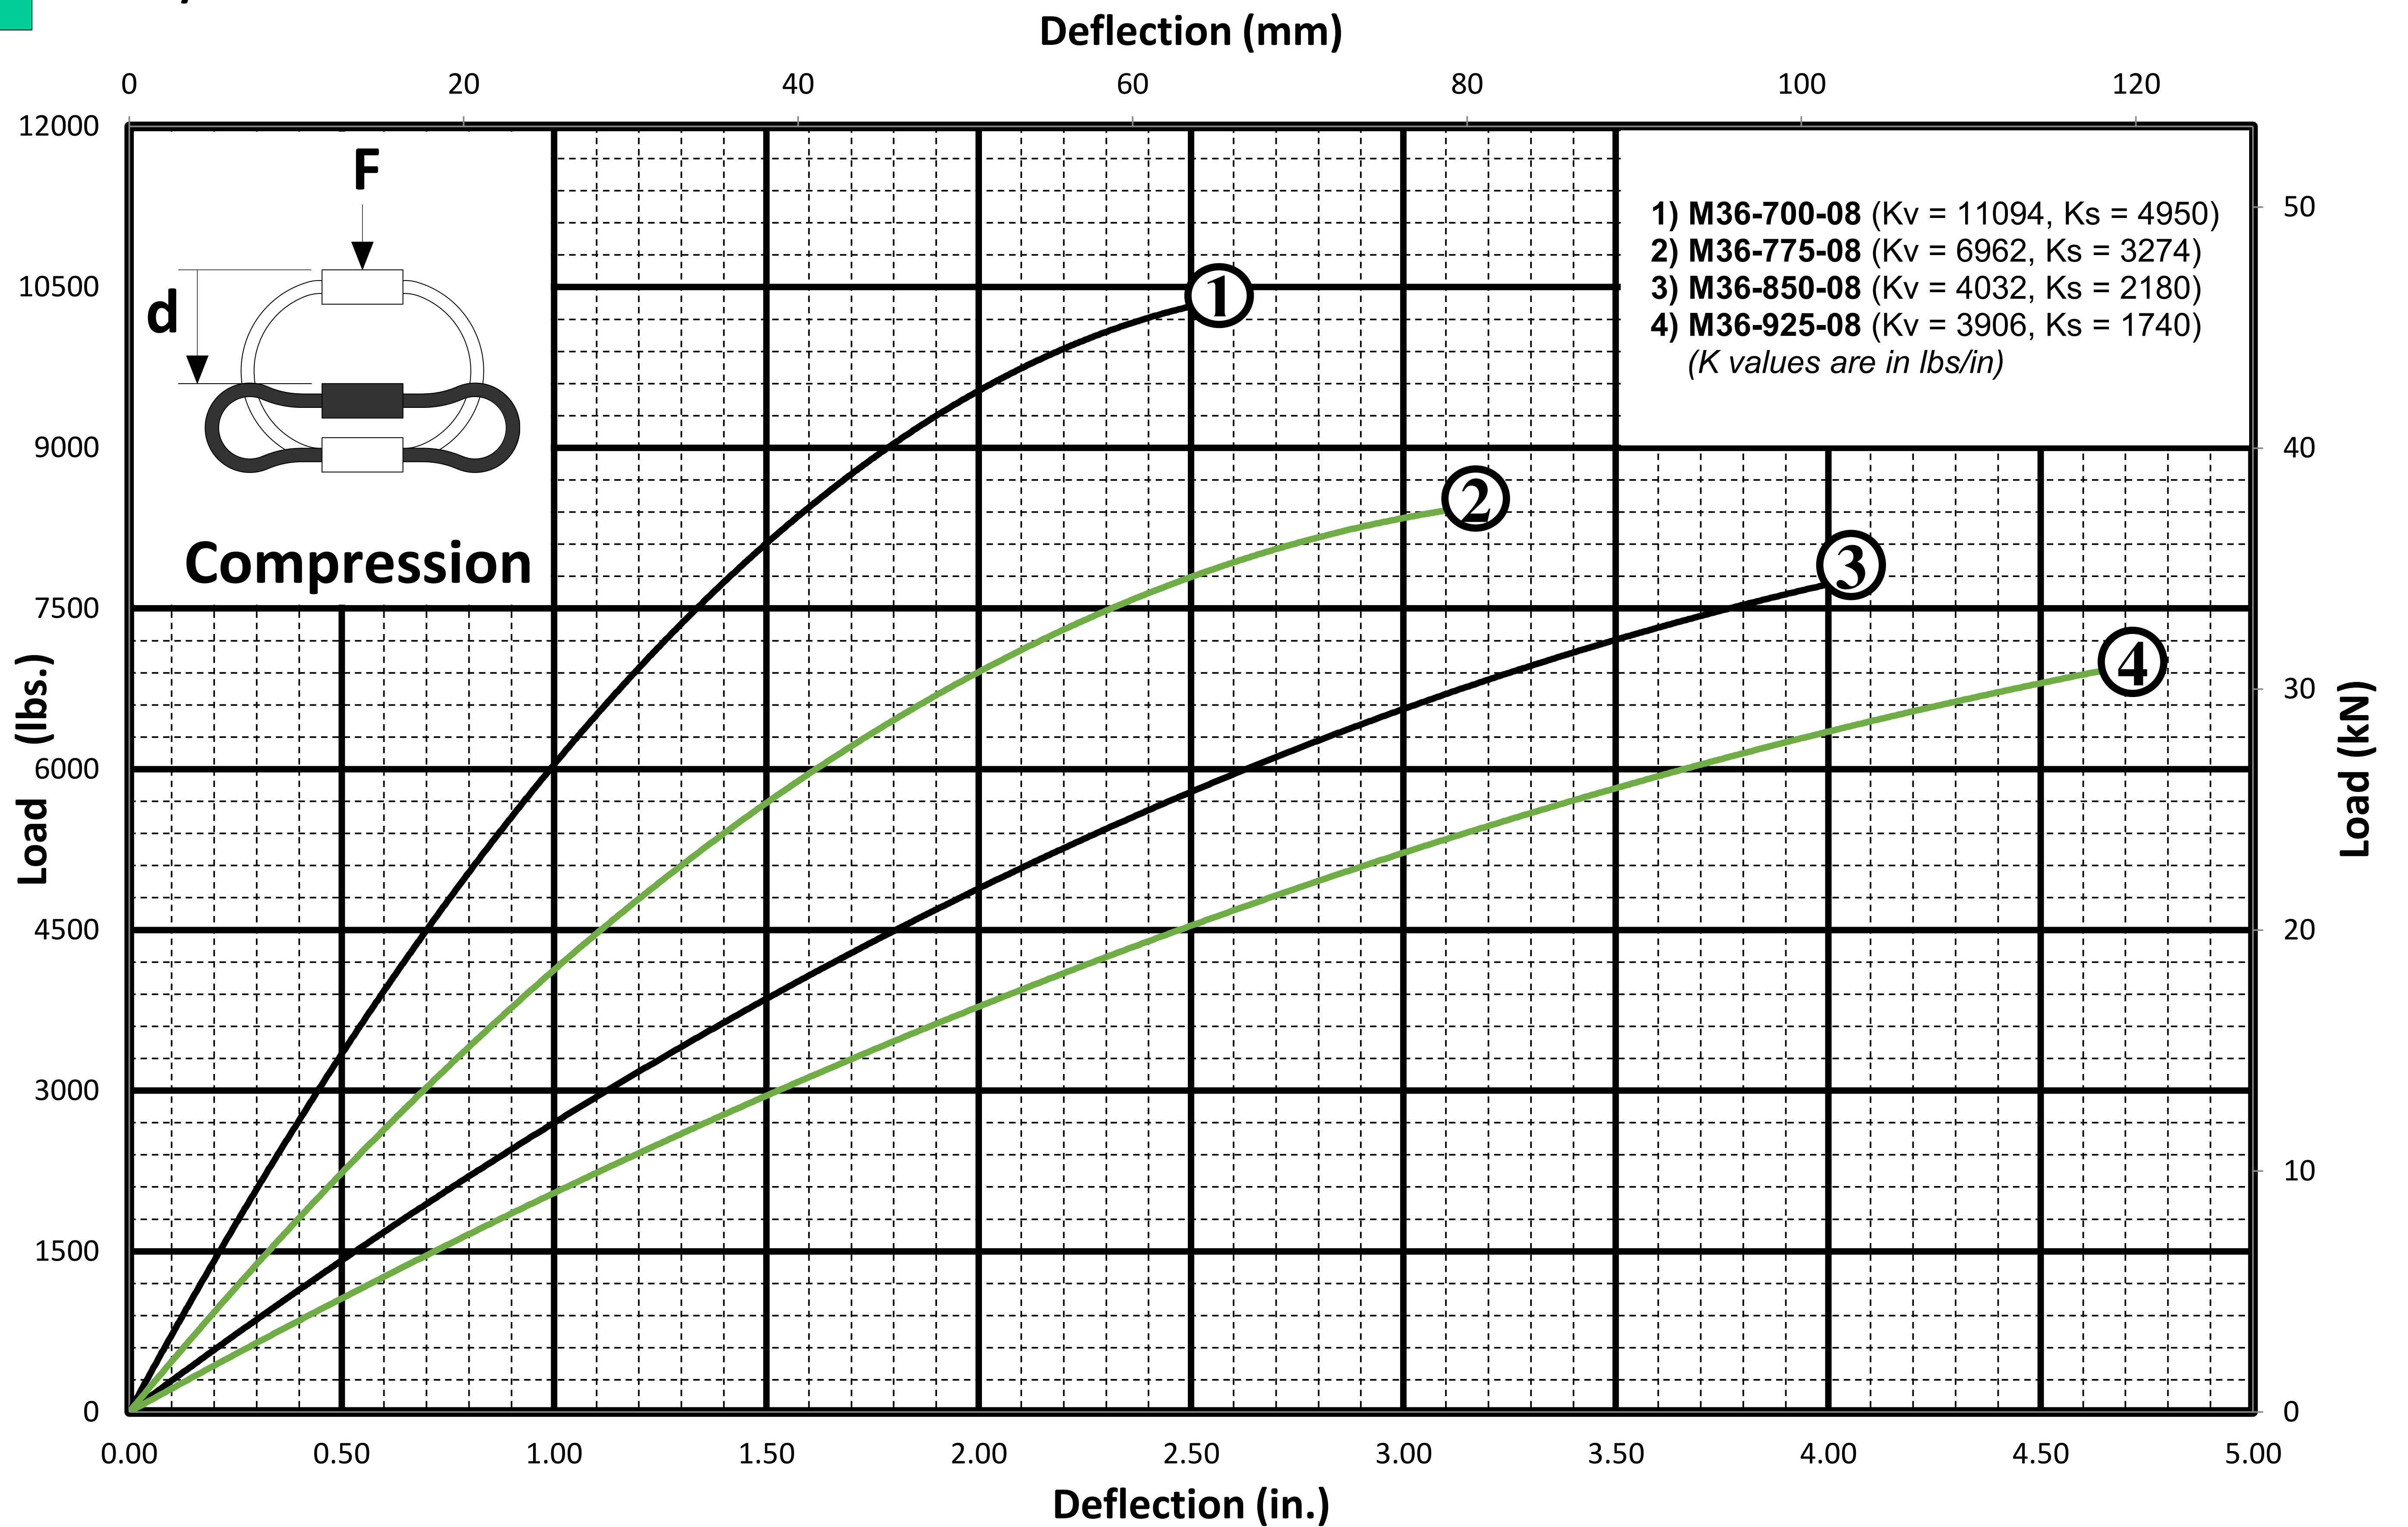

## Design Data Sheet

1-1/8" DIAMETER CABLE

Helical Isolator