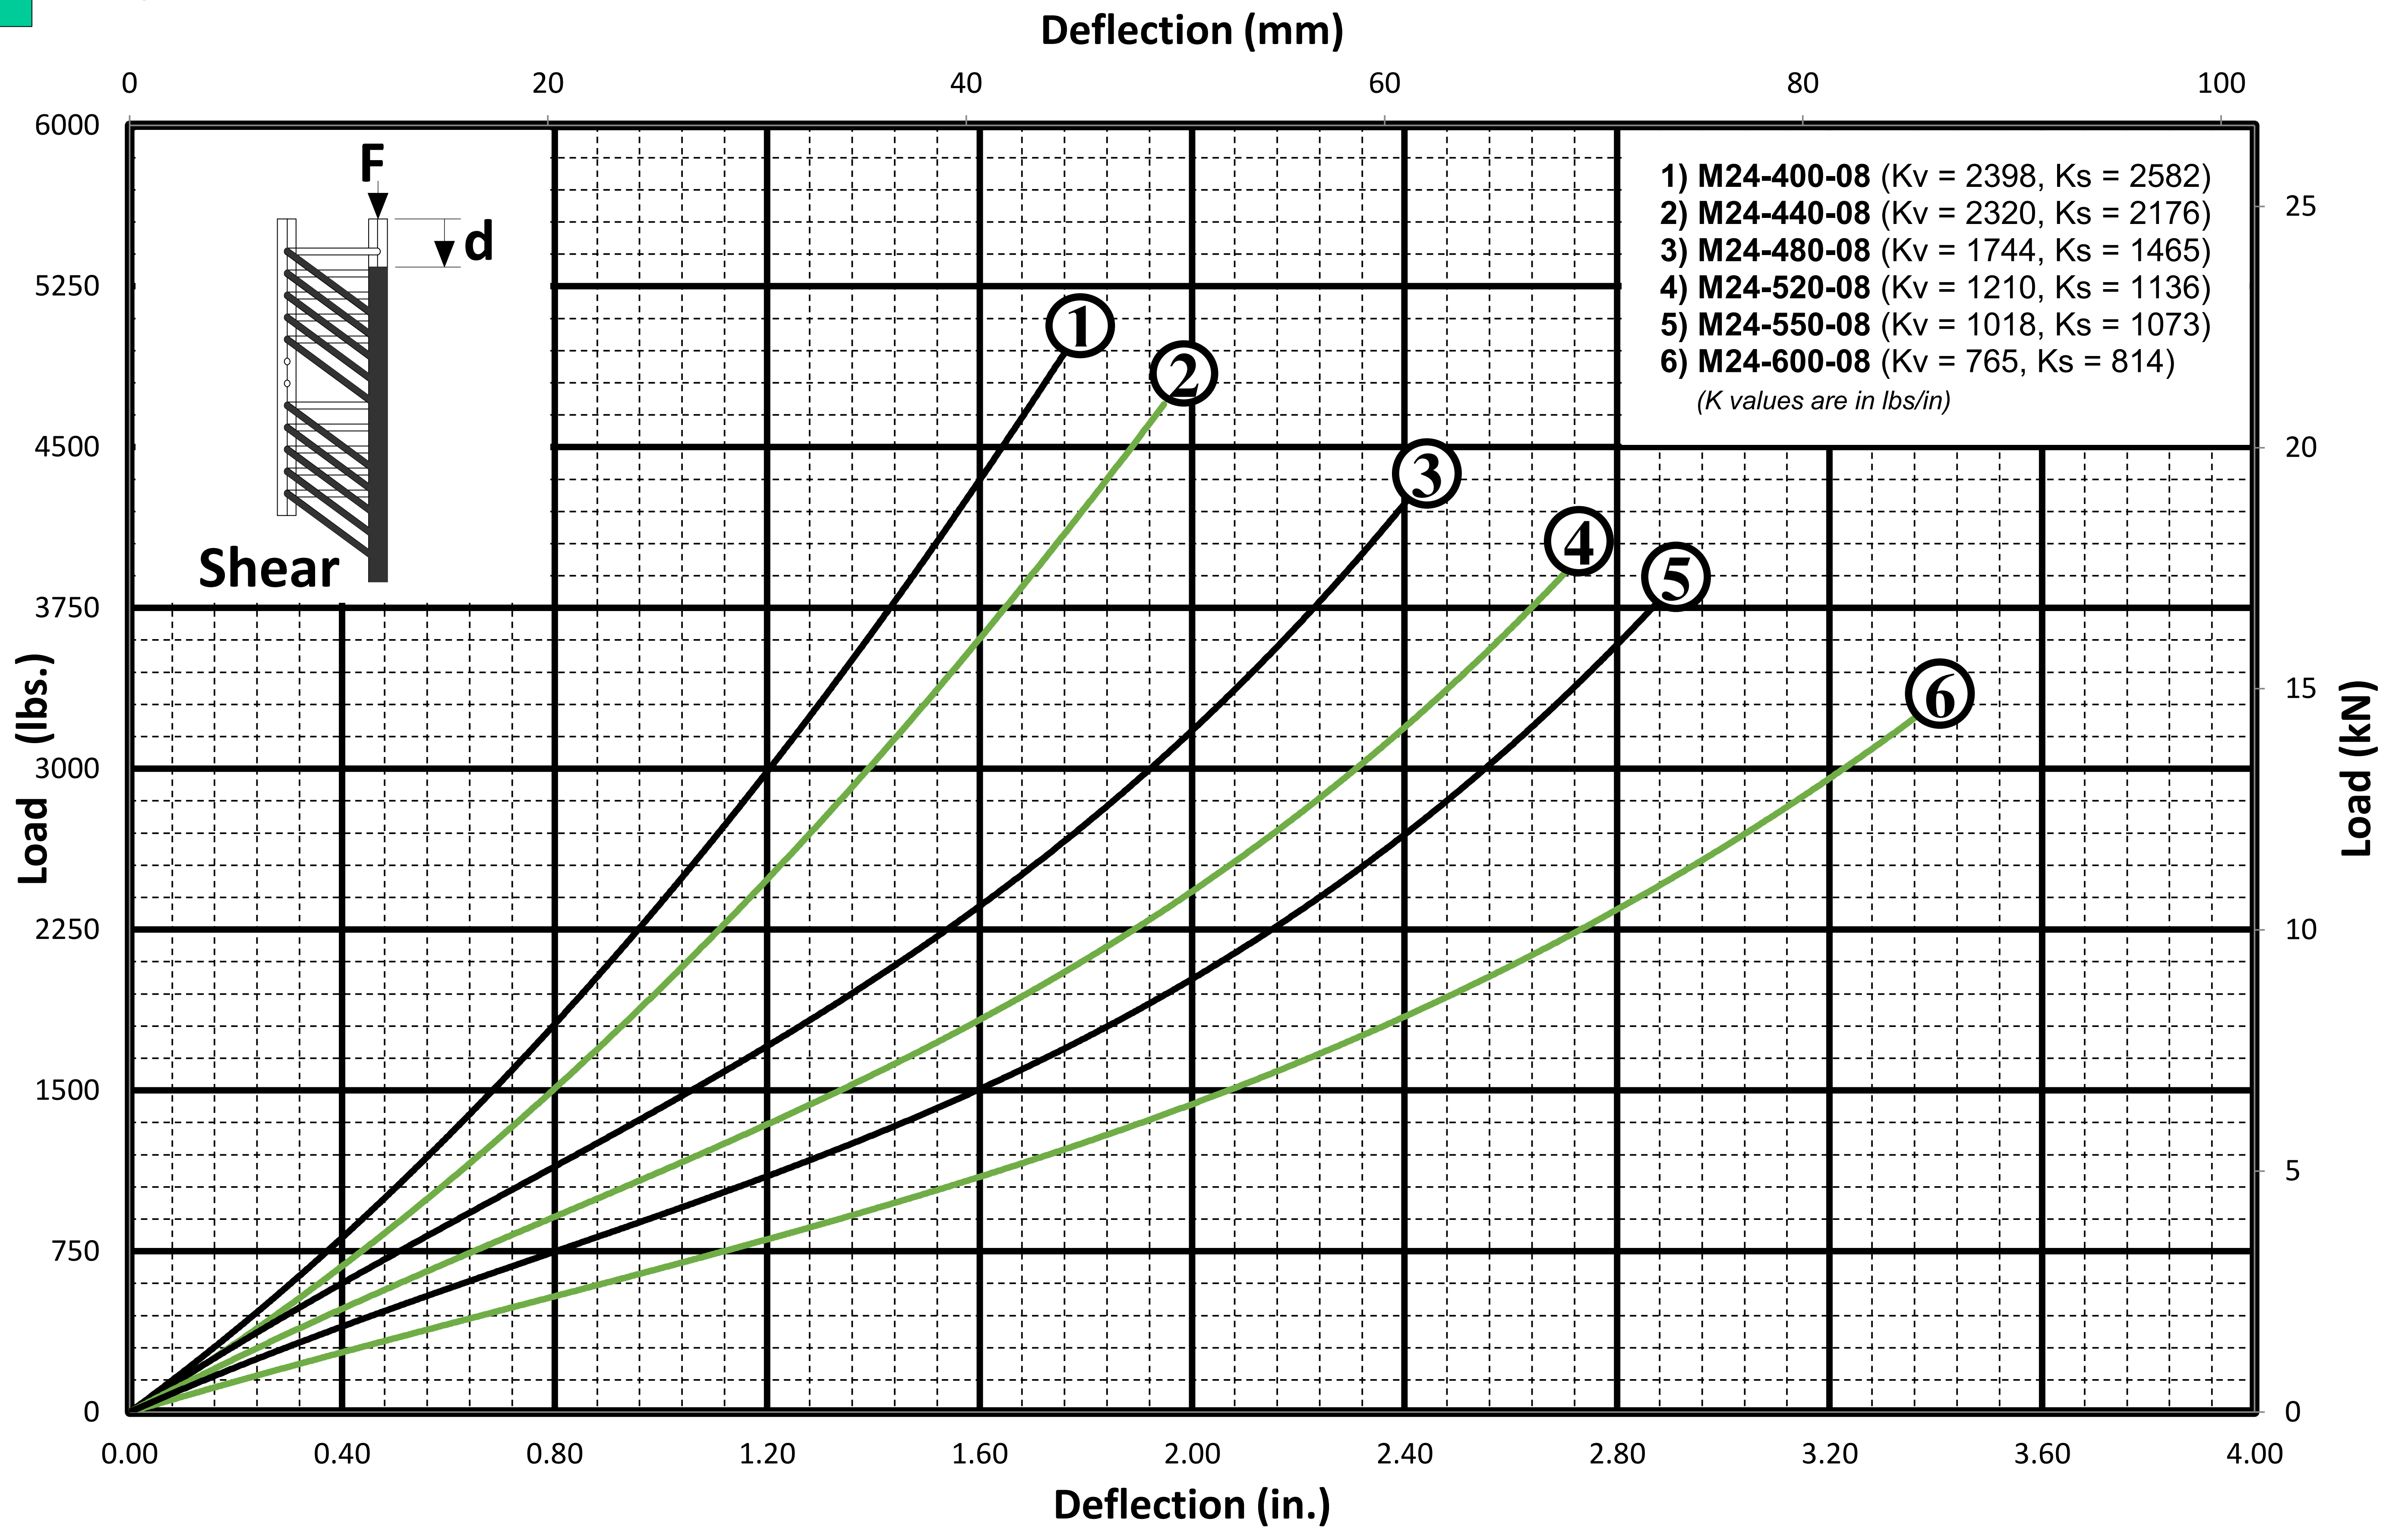

M24 SERIES

3/4" DIAMETER CABLE

Helical Isolator

M24 SERIES

Design Data Sheet

3/4" DIAMETER CABLE

Helical Isolator

M24 SERIES

Design Data Sheet

3/4" DIAMETER CABLE

Helical Isolator