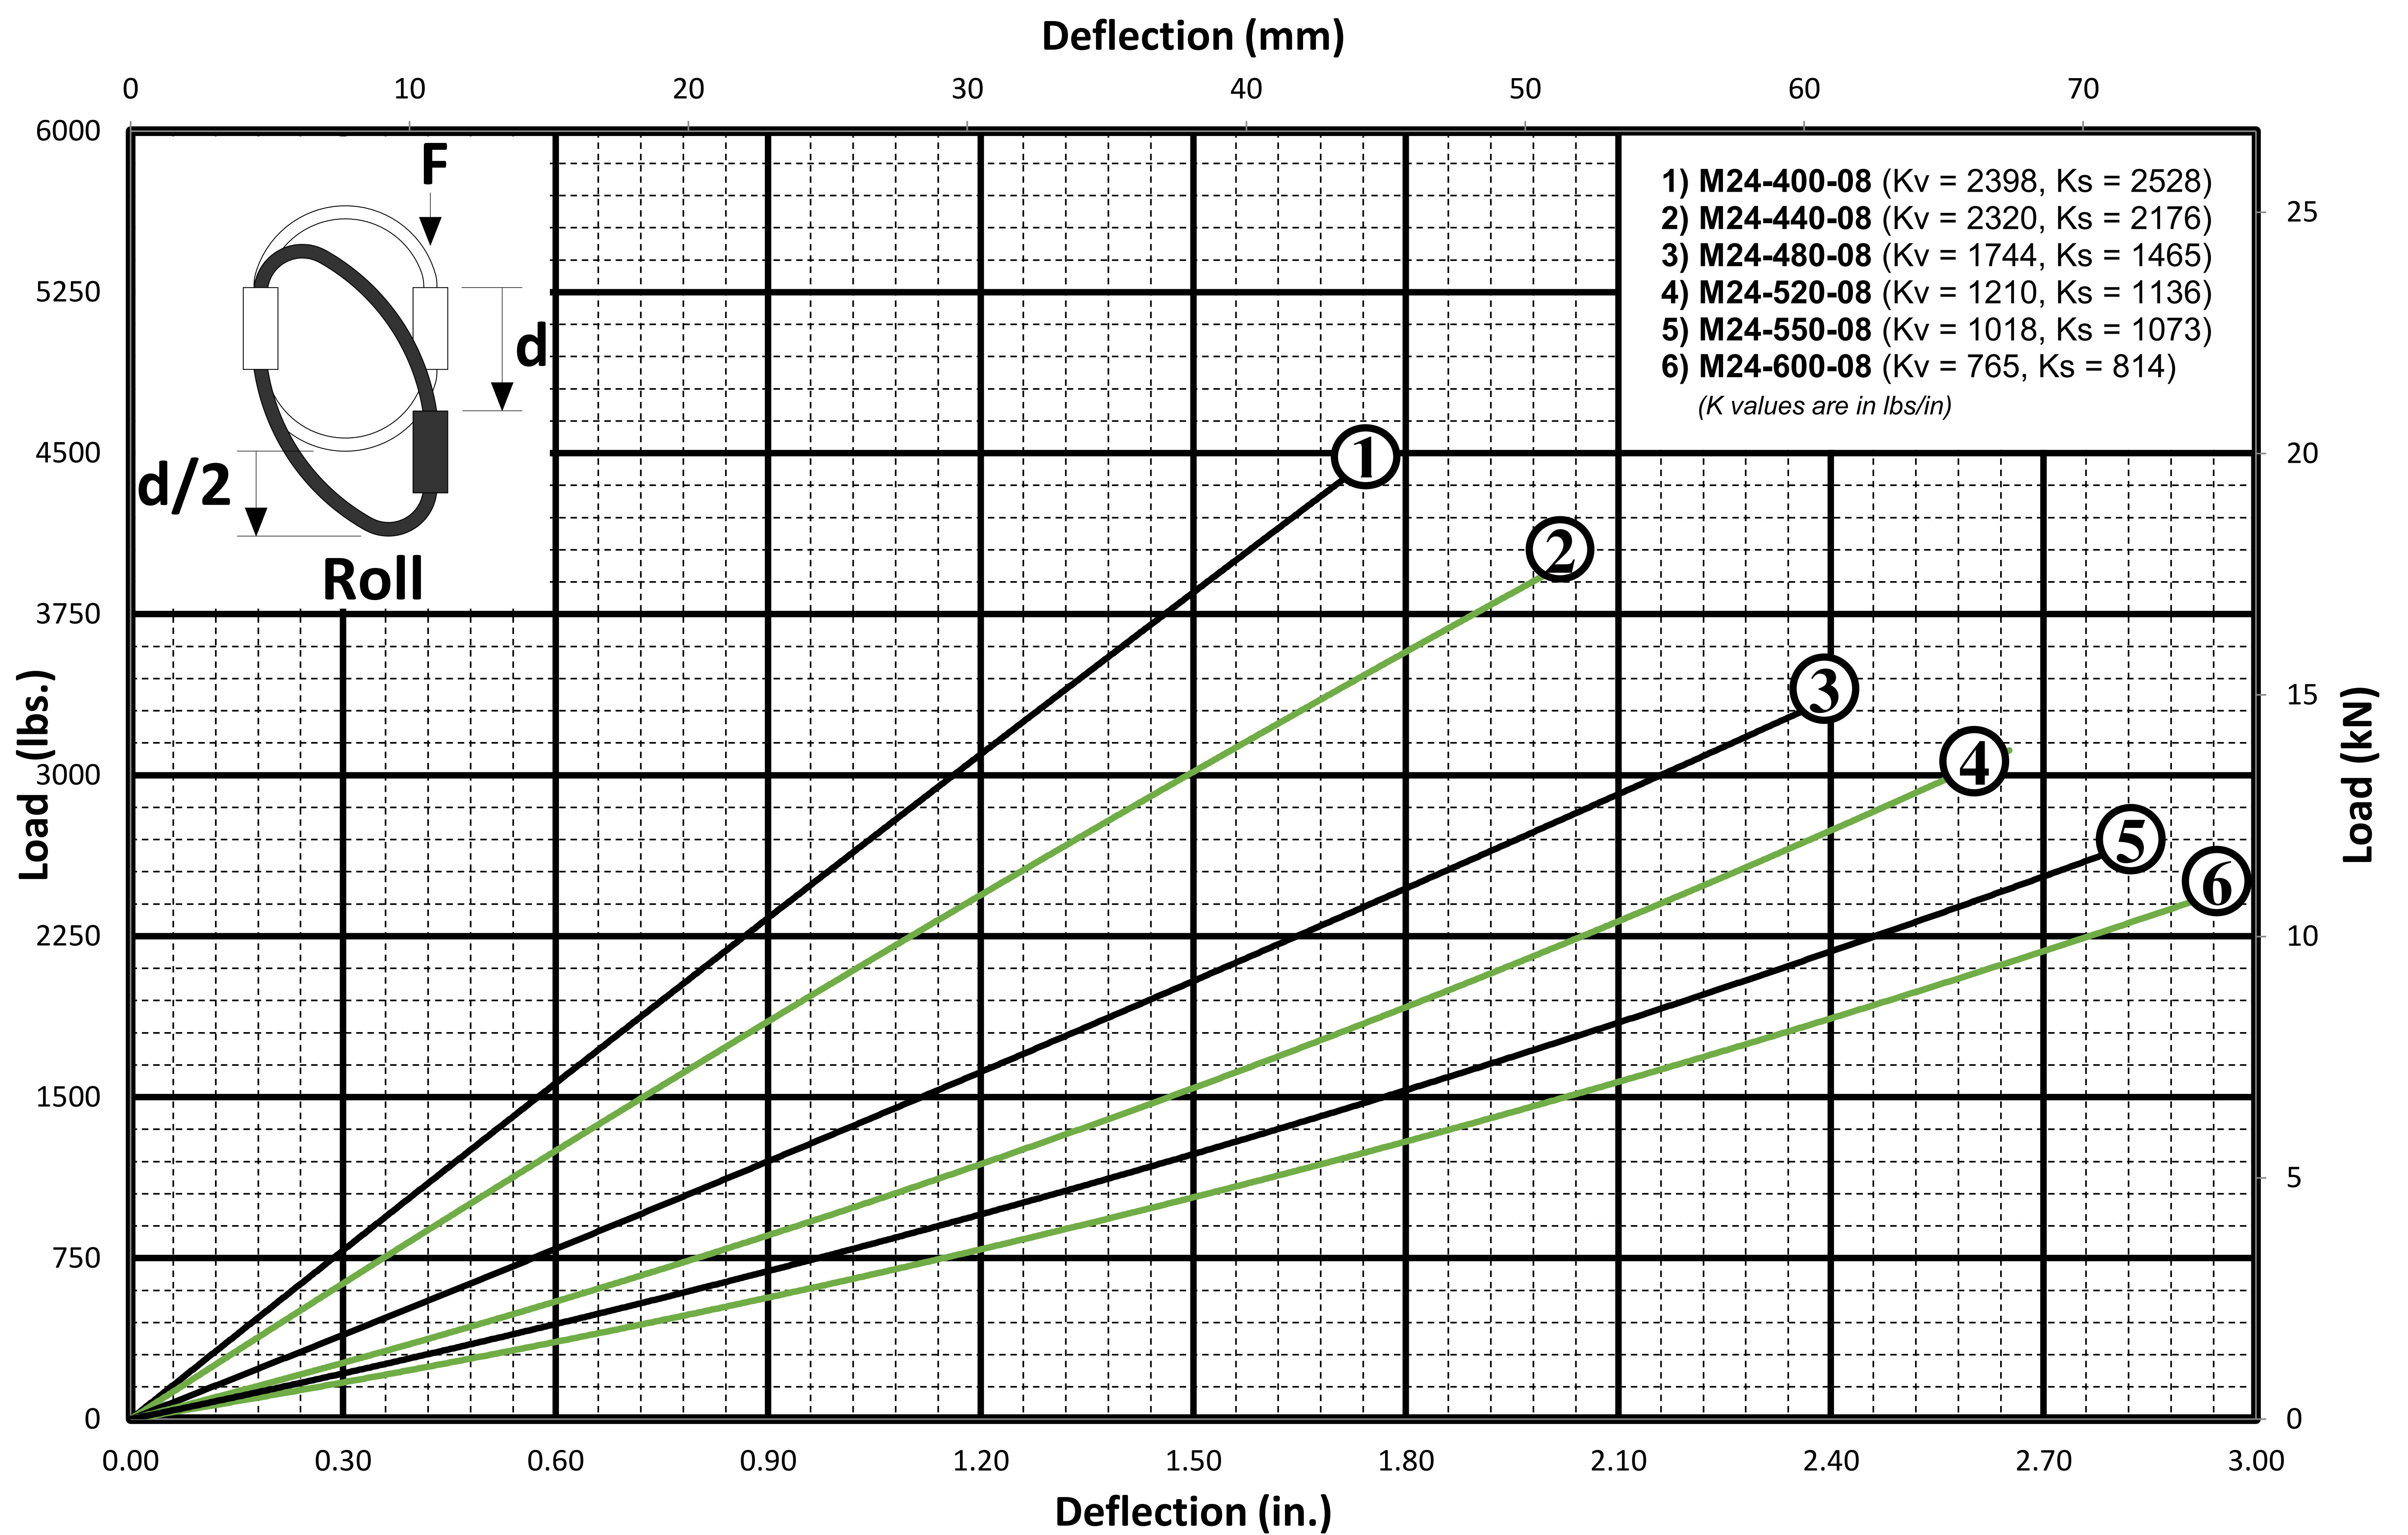

M24 SERIES

3/4" DIAMETER CABLE

Helical Isolator

M24 SERIES

Design Data Sheet

3/4" DIAMETER CABLE

Helical Isolator

M24 SERIES

Design Data Sheet

3/4" DIAMETER CABLE

Helical Isolator