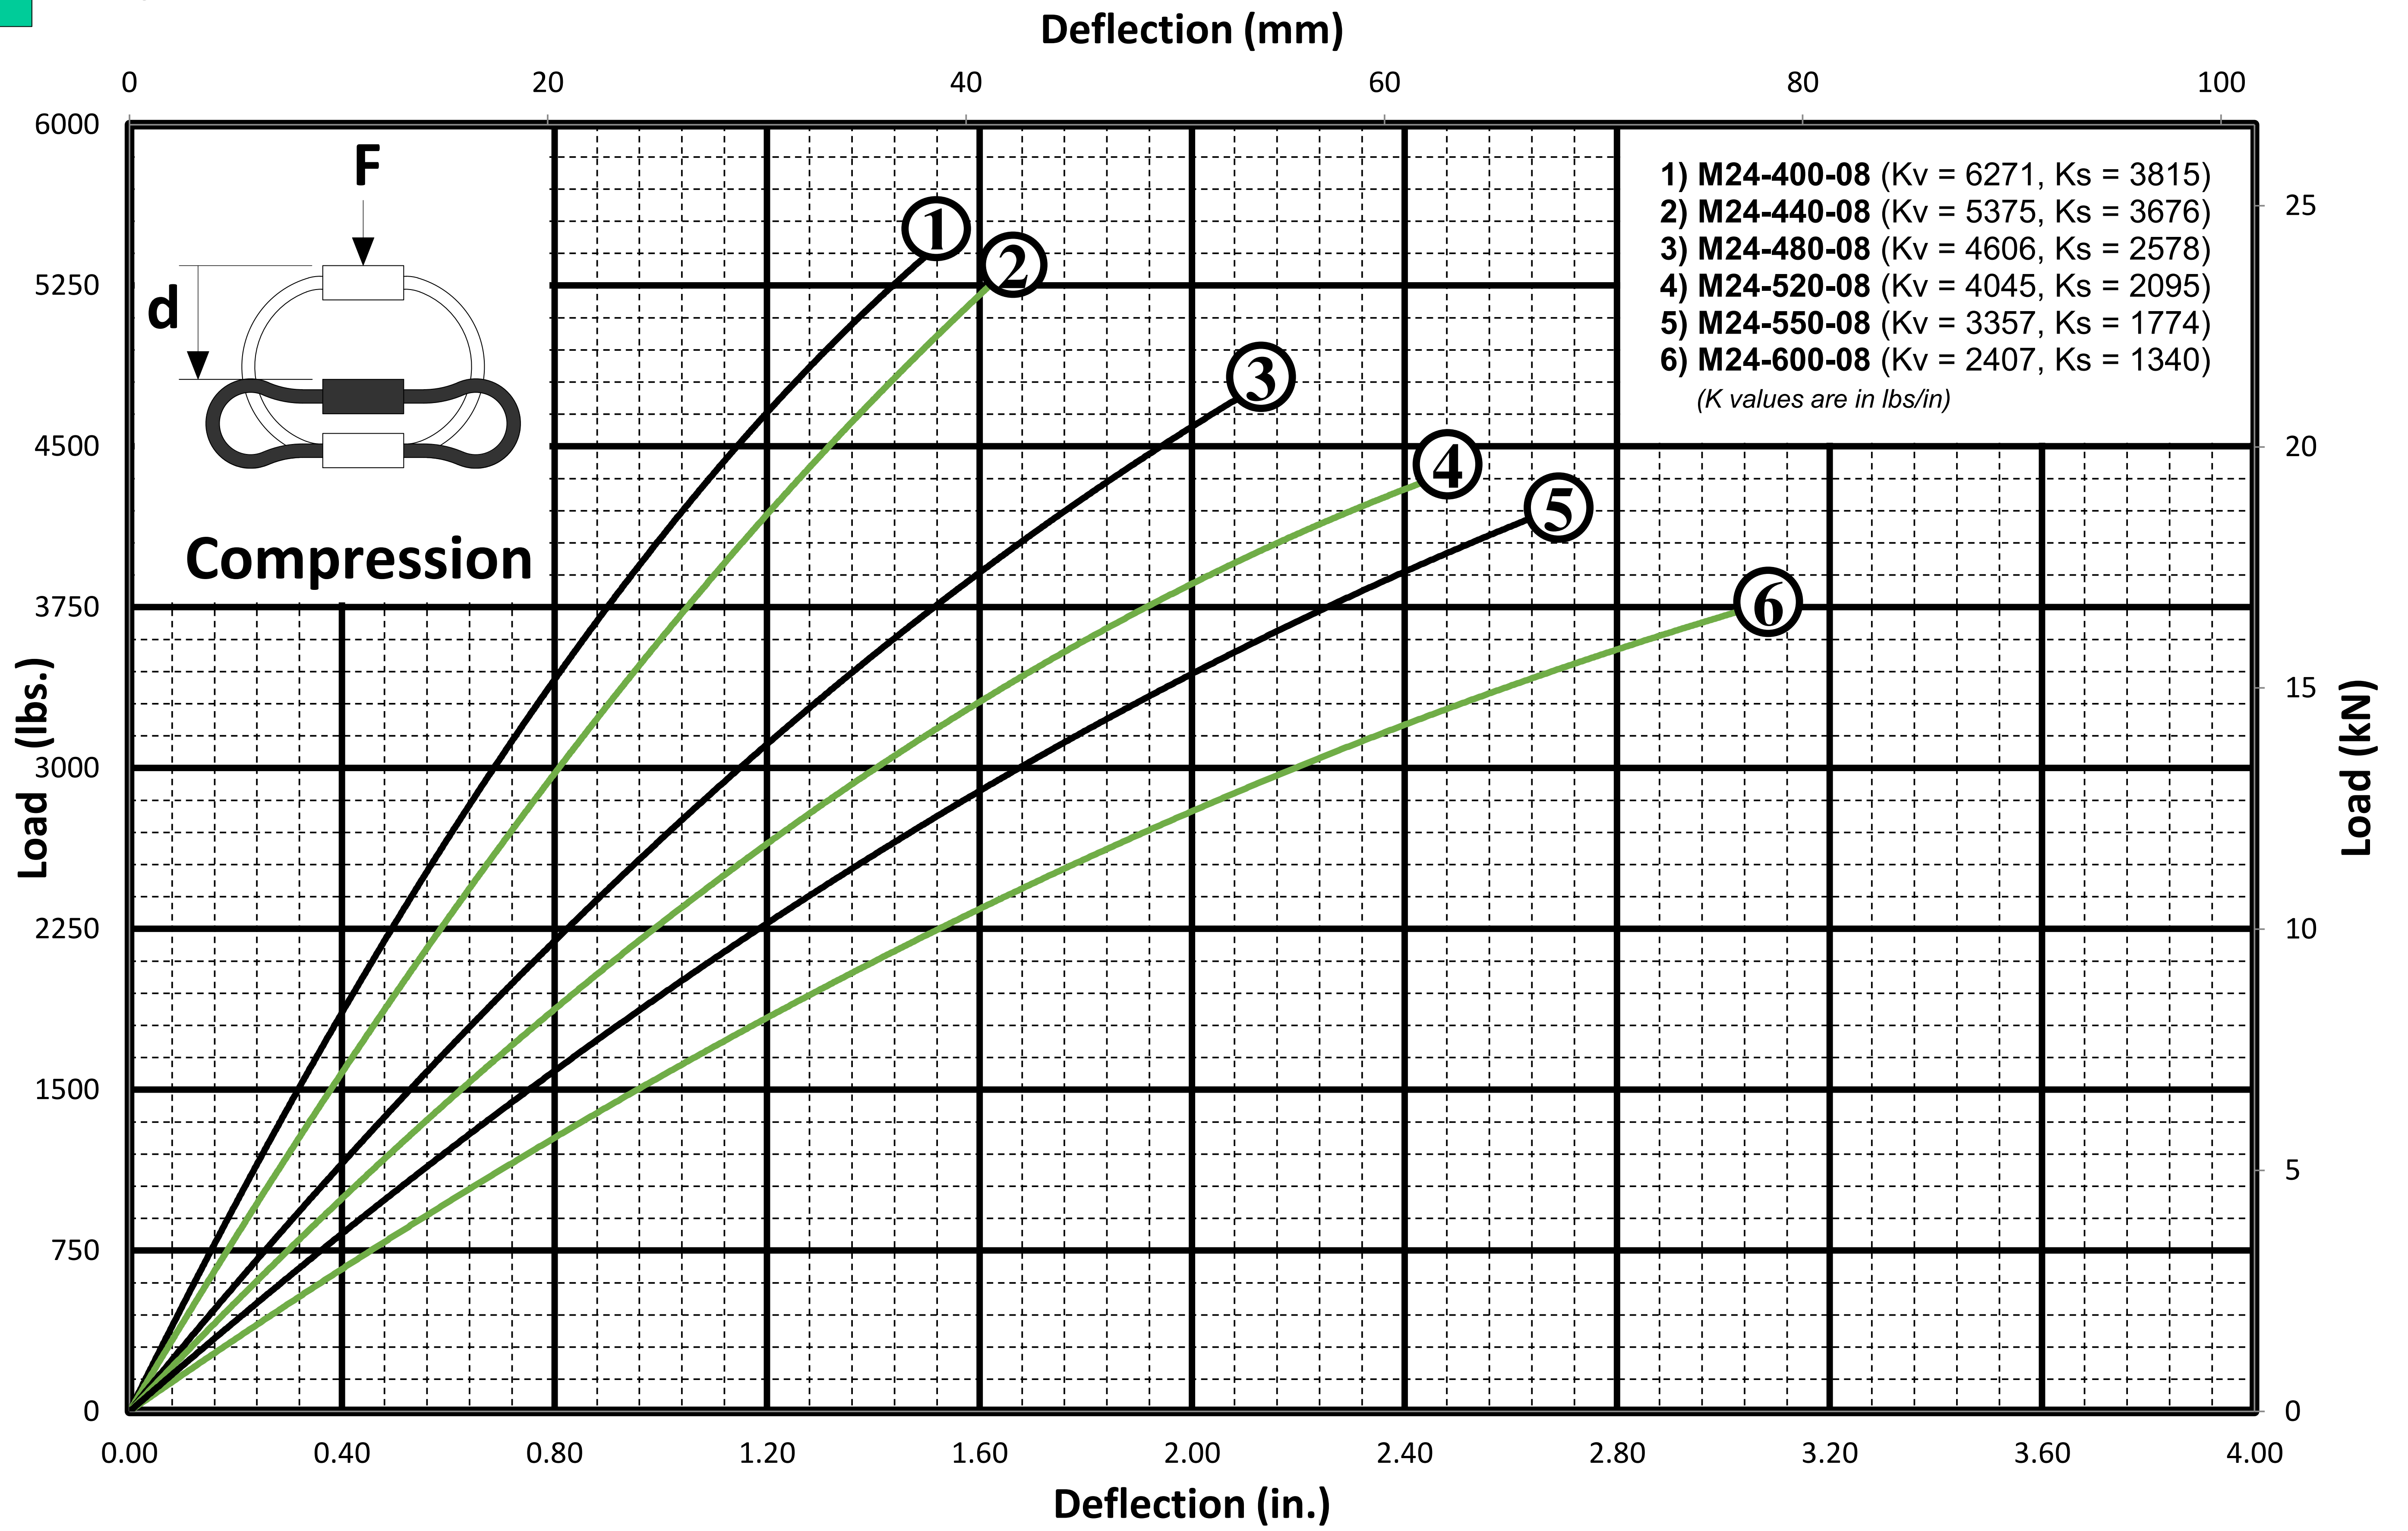

M24 SERIES

3/4" DIAMETER CABLE

Helical Isolator

M24 SERIES

Design Data Sheet

3/4" DIAMETER CABLE

Helical Isolator

M24 SERIES

Design Data Sheet

3/4" DIAMETER CABLE

Helical Isolator