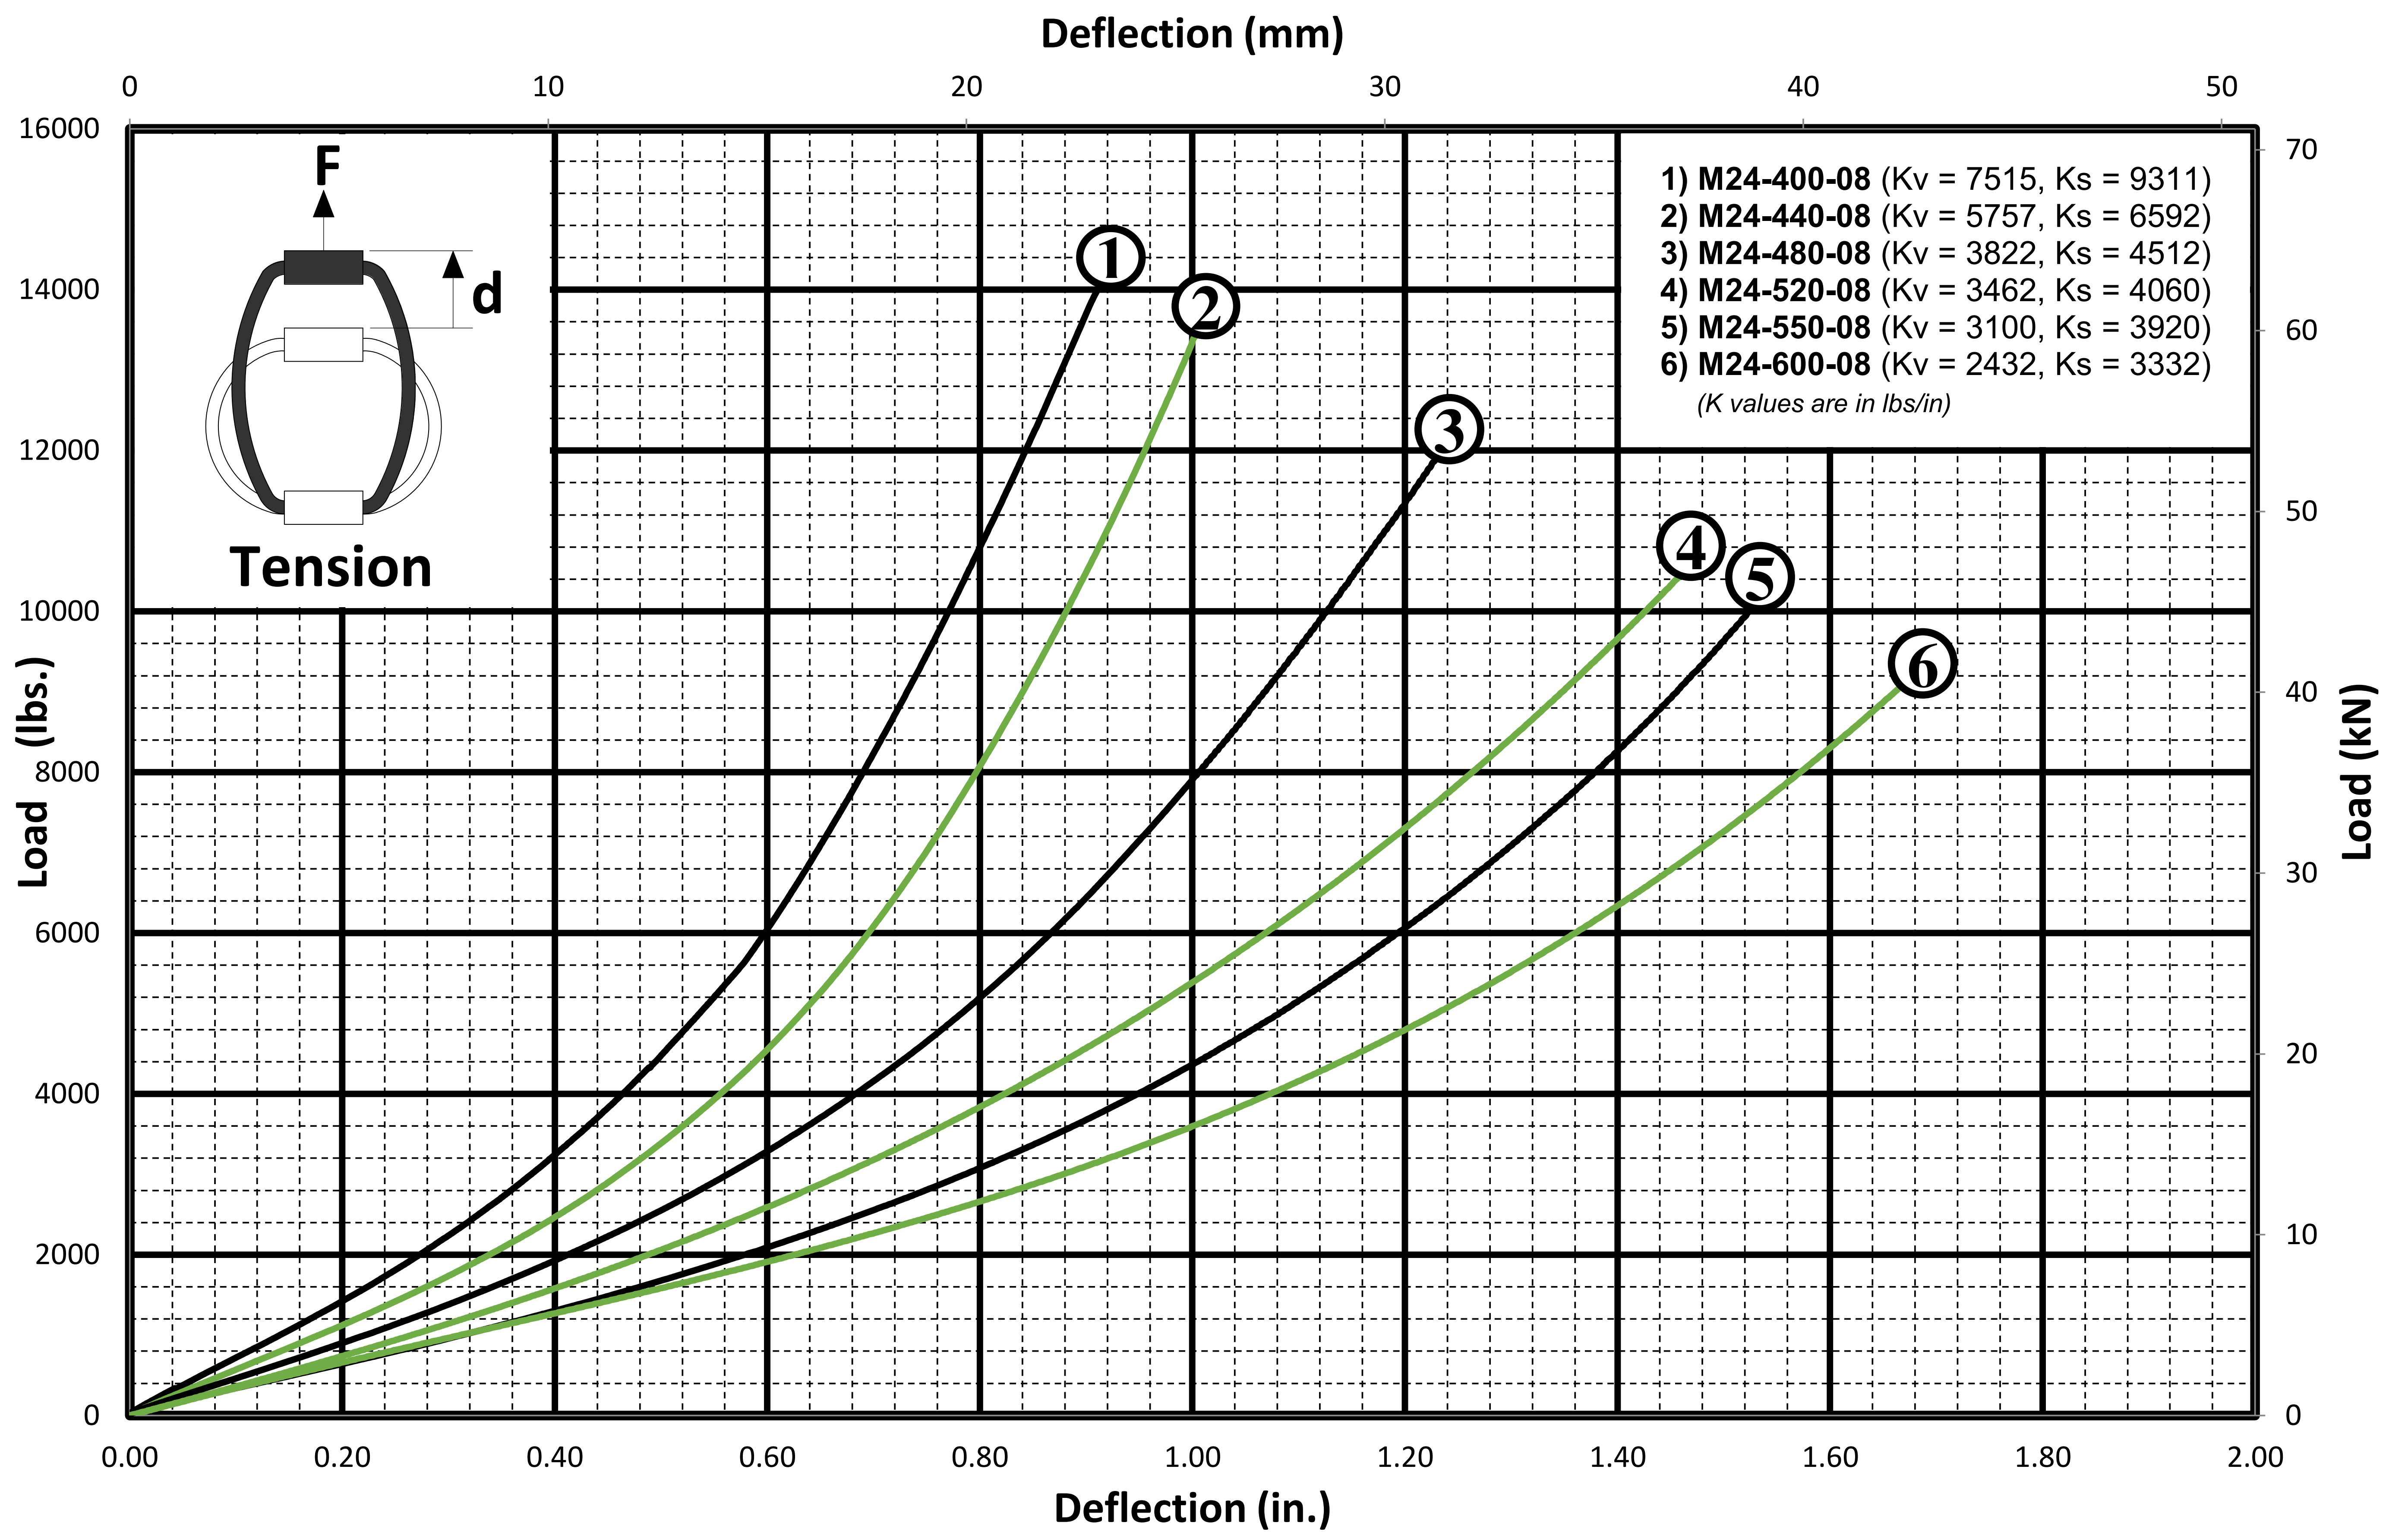

M24 SERIES

3/4" DIAMETER CABLE

Helical Isolator

M24 SERIES

Design Data Sheet

3/4" DIAMETER CABLE

Helical Isolator

M24 SERIES

Design Data Sheet

3/4" DIAMETER CABLE

Helical Isolator