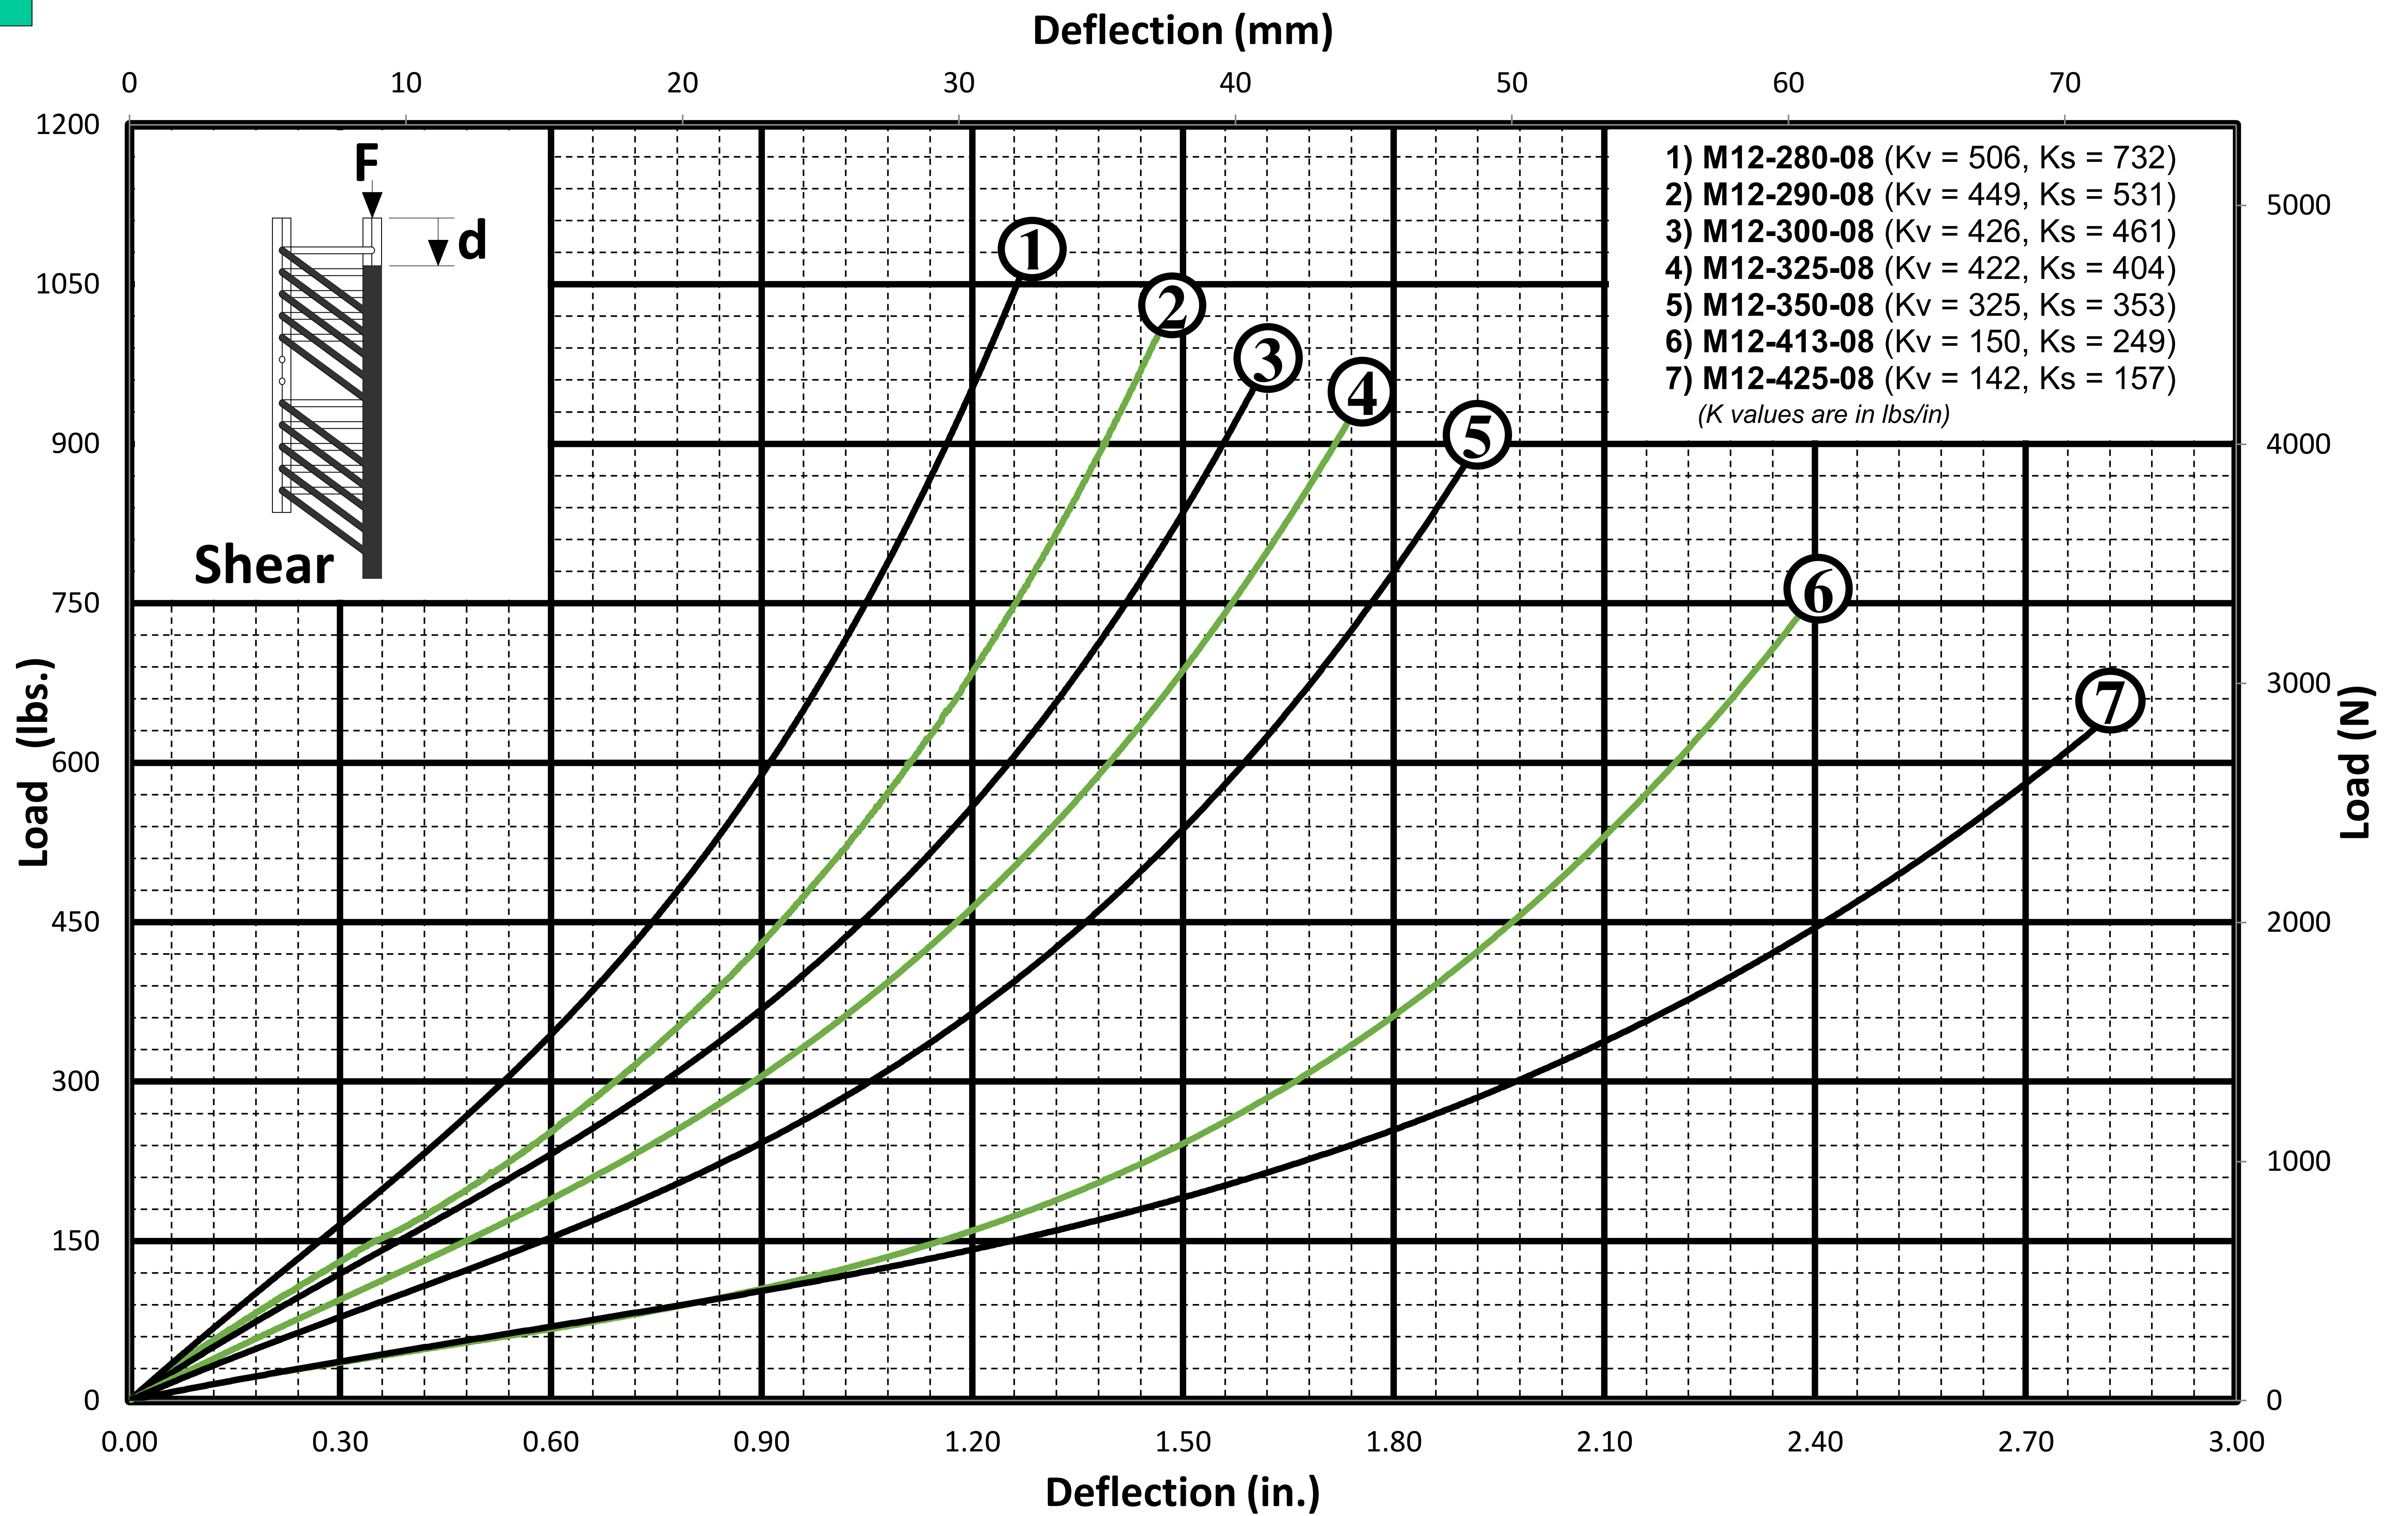

M12 SERIES

3/8" DIAMETER CABLE

Helical Isolator

M12 SERIES

Design Data Sheet

3/8" DIAMETER CABLE

Helical Isolator

M12 SERIES

3/8" DIAMETER CABLE

Helical Isolator