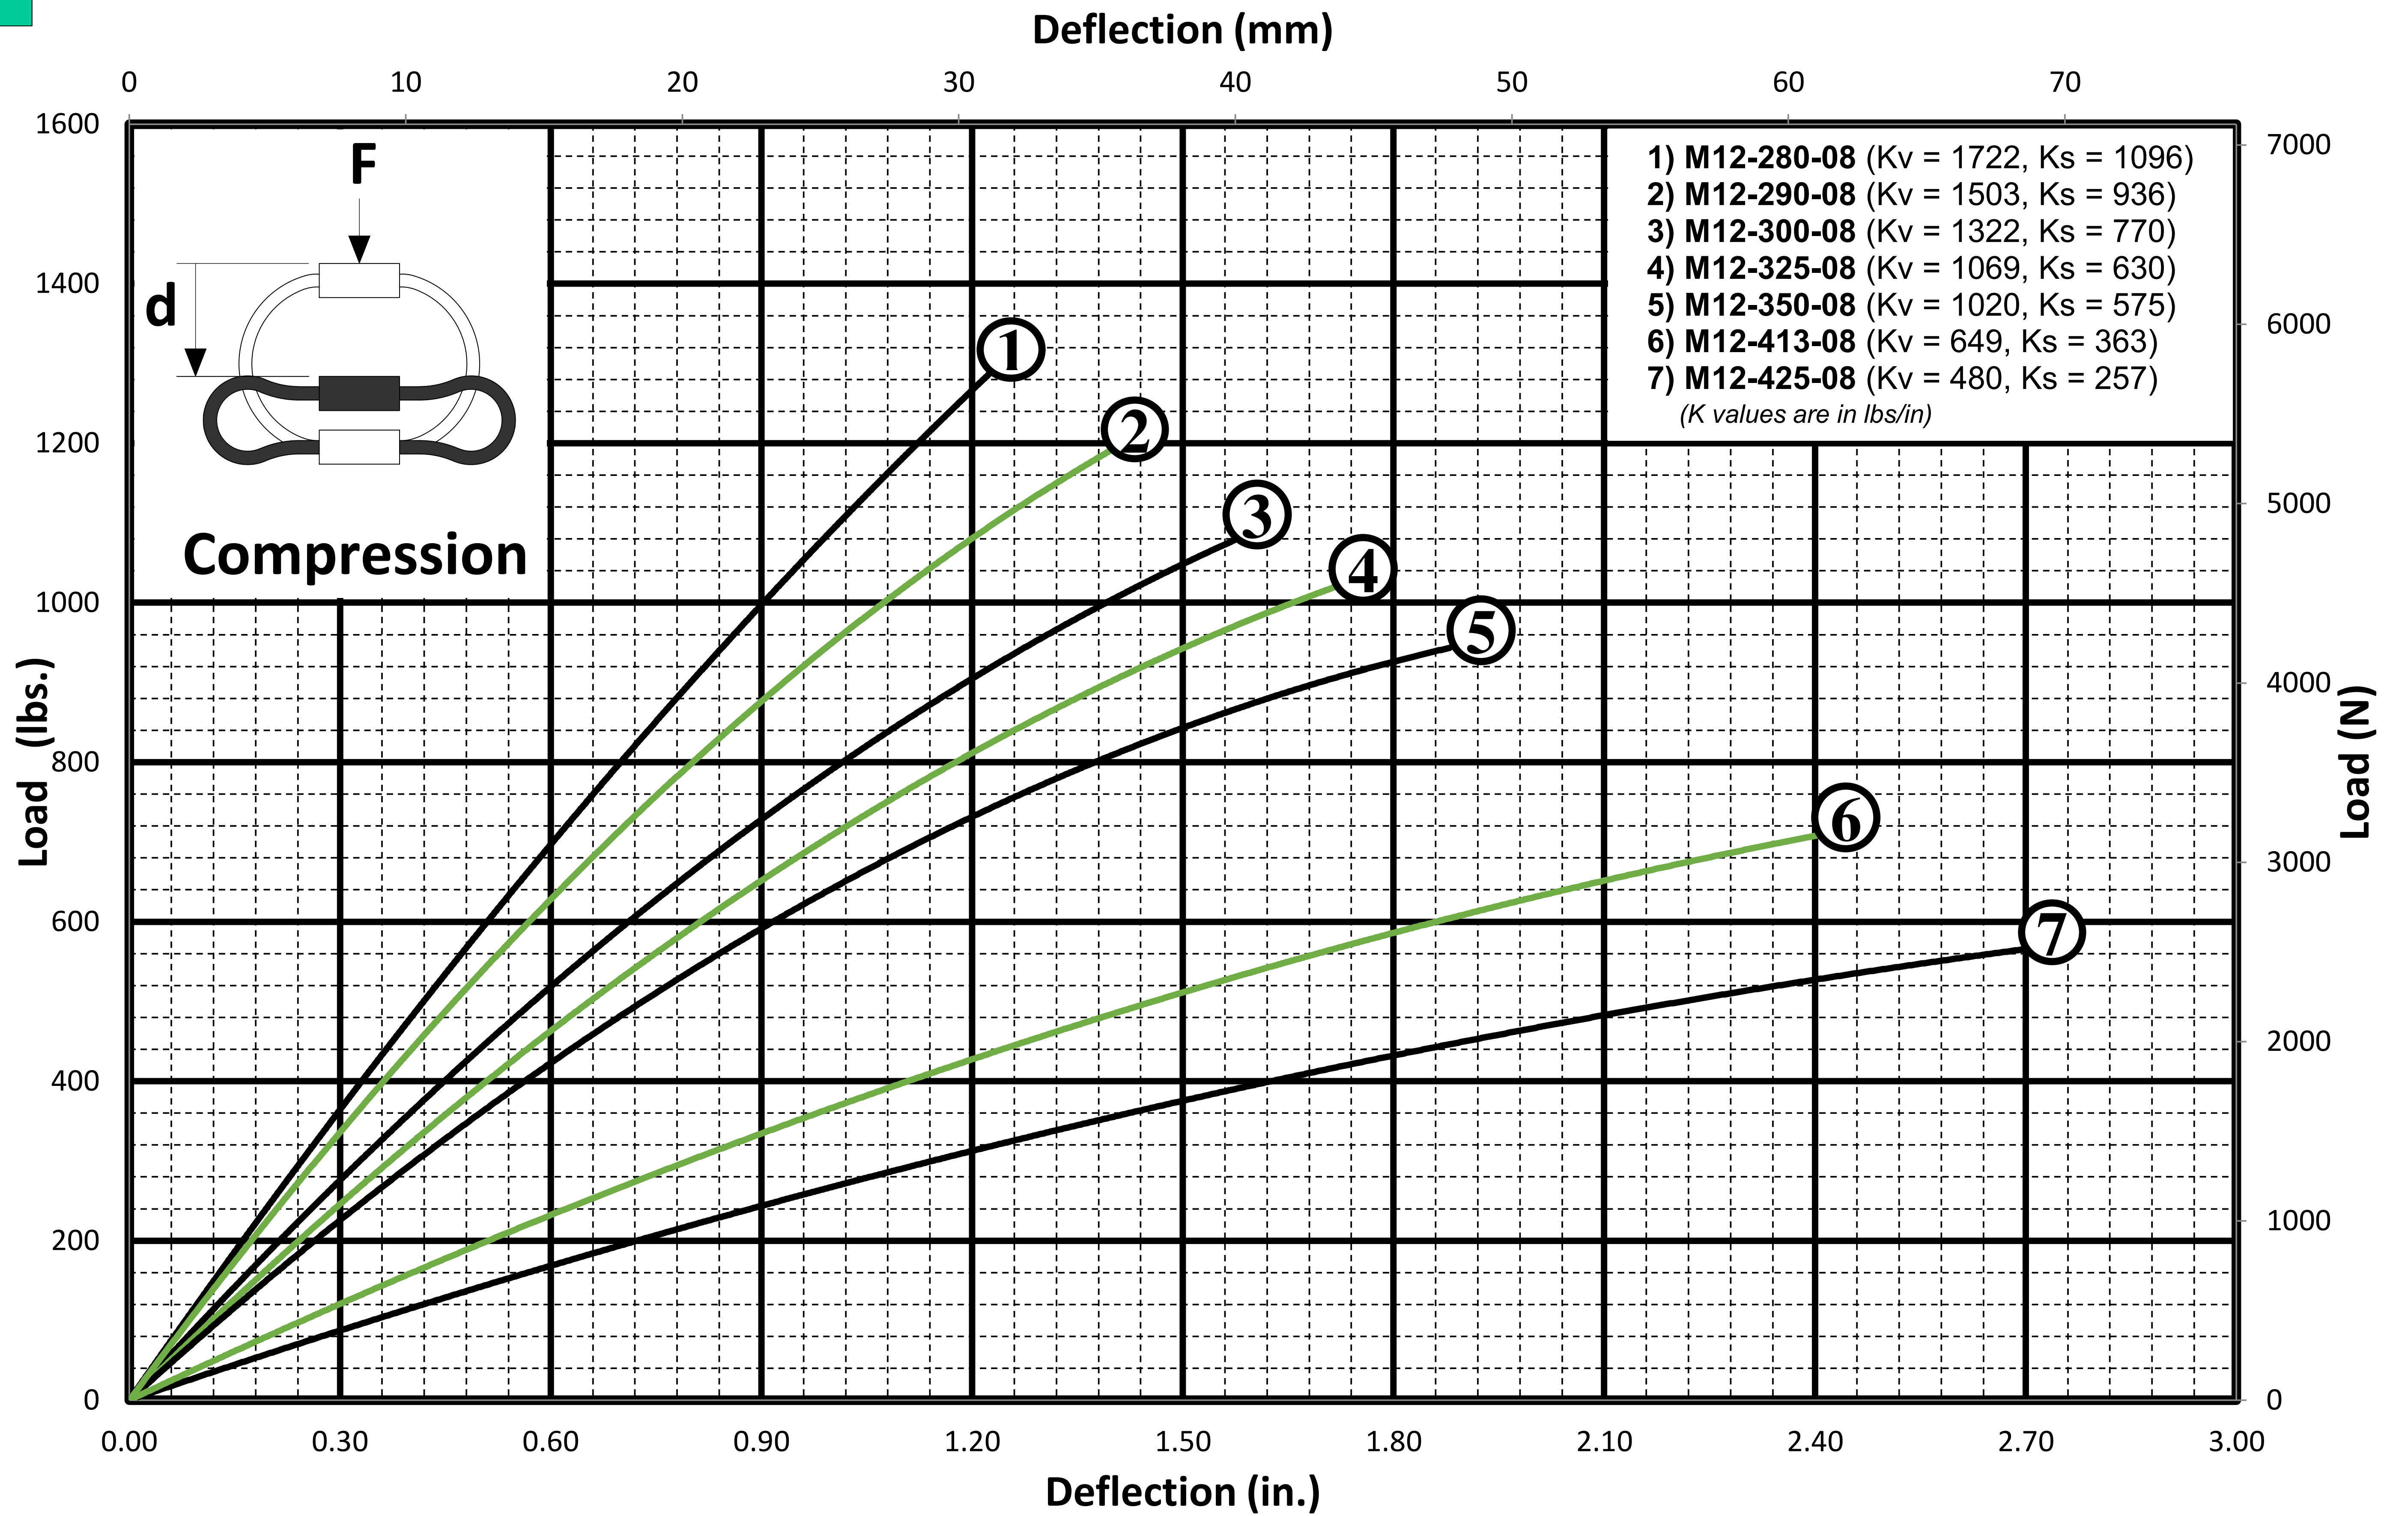

M12 SERIES

3/8" DIAMETER CABLE

Helical Isolator

M12 SERIES

Design Data Sheet

3/8" DIAMETER CABLE

Helical Isolator

M12 SERIES

3/8" DIAMETER CABLE

Helical Isolator