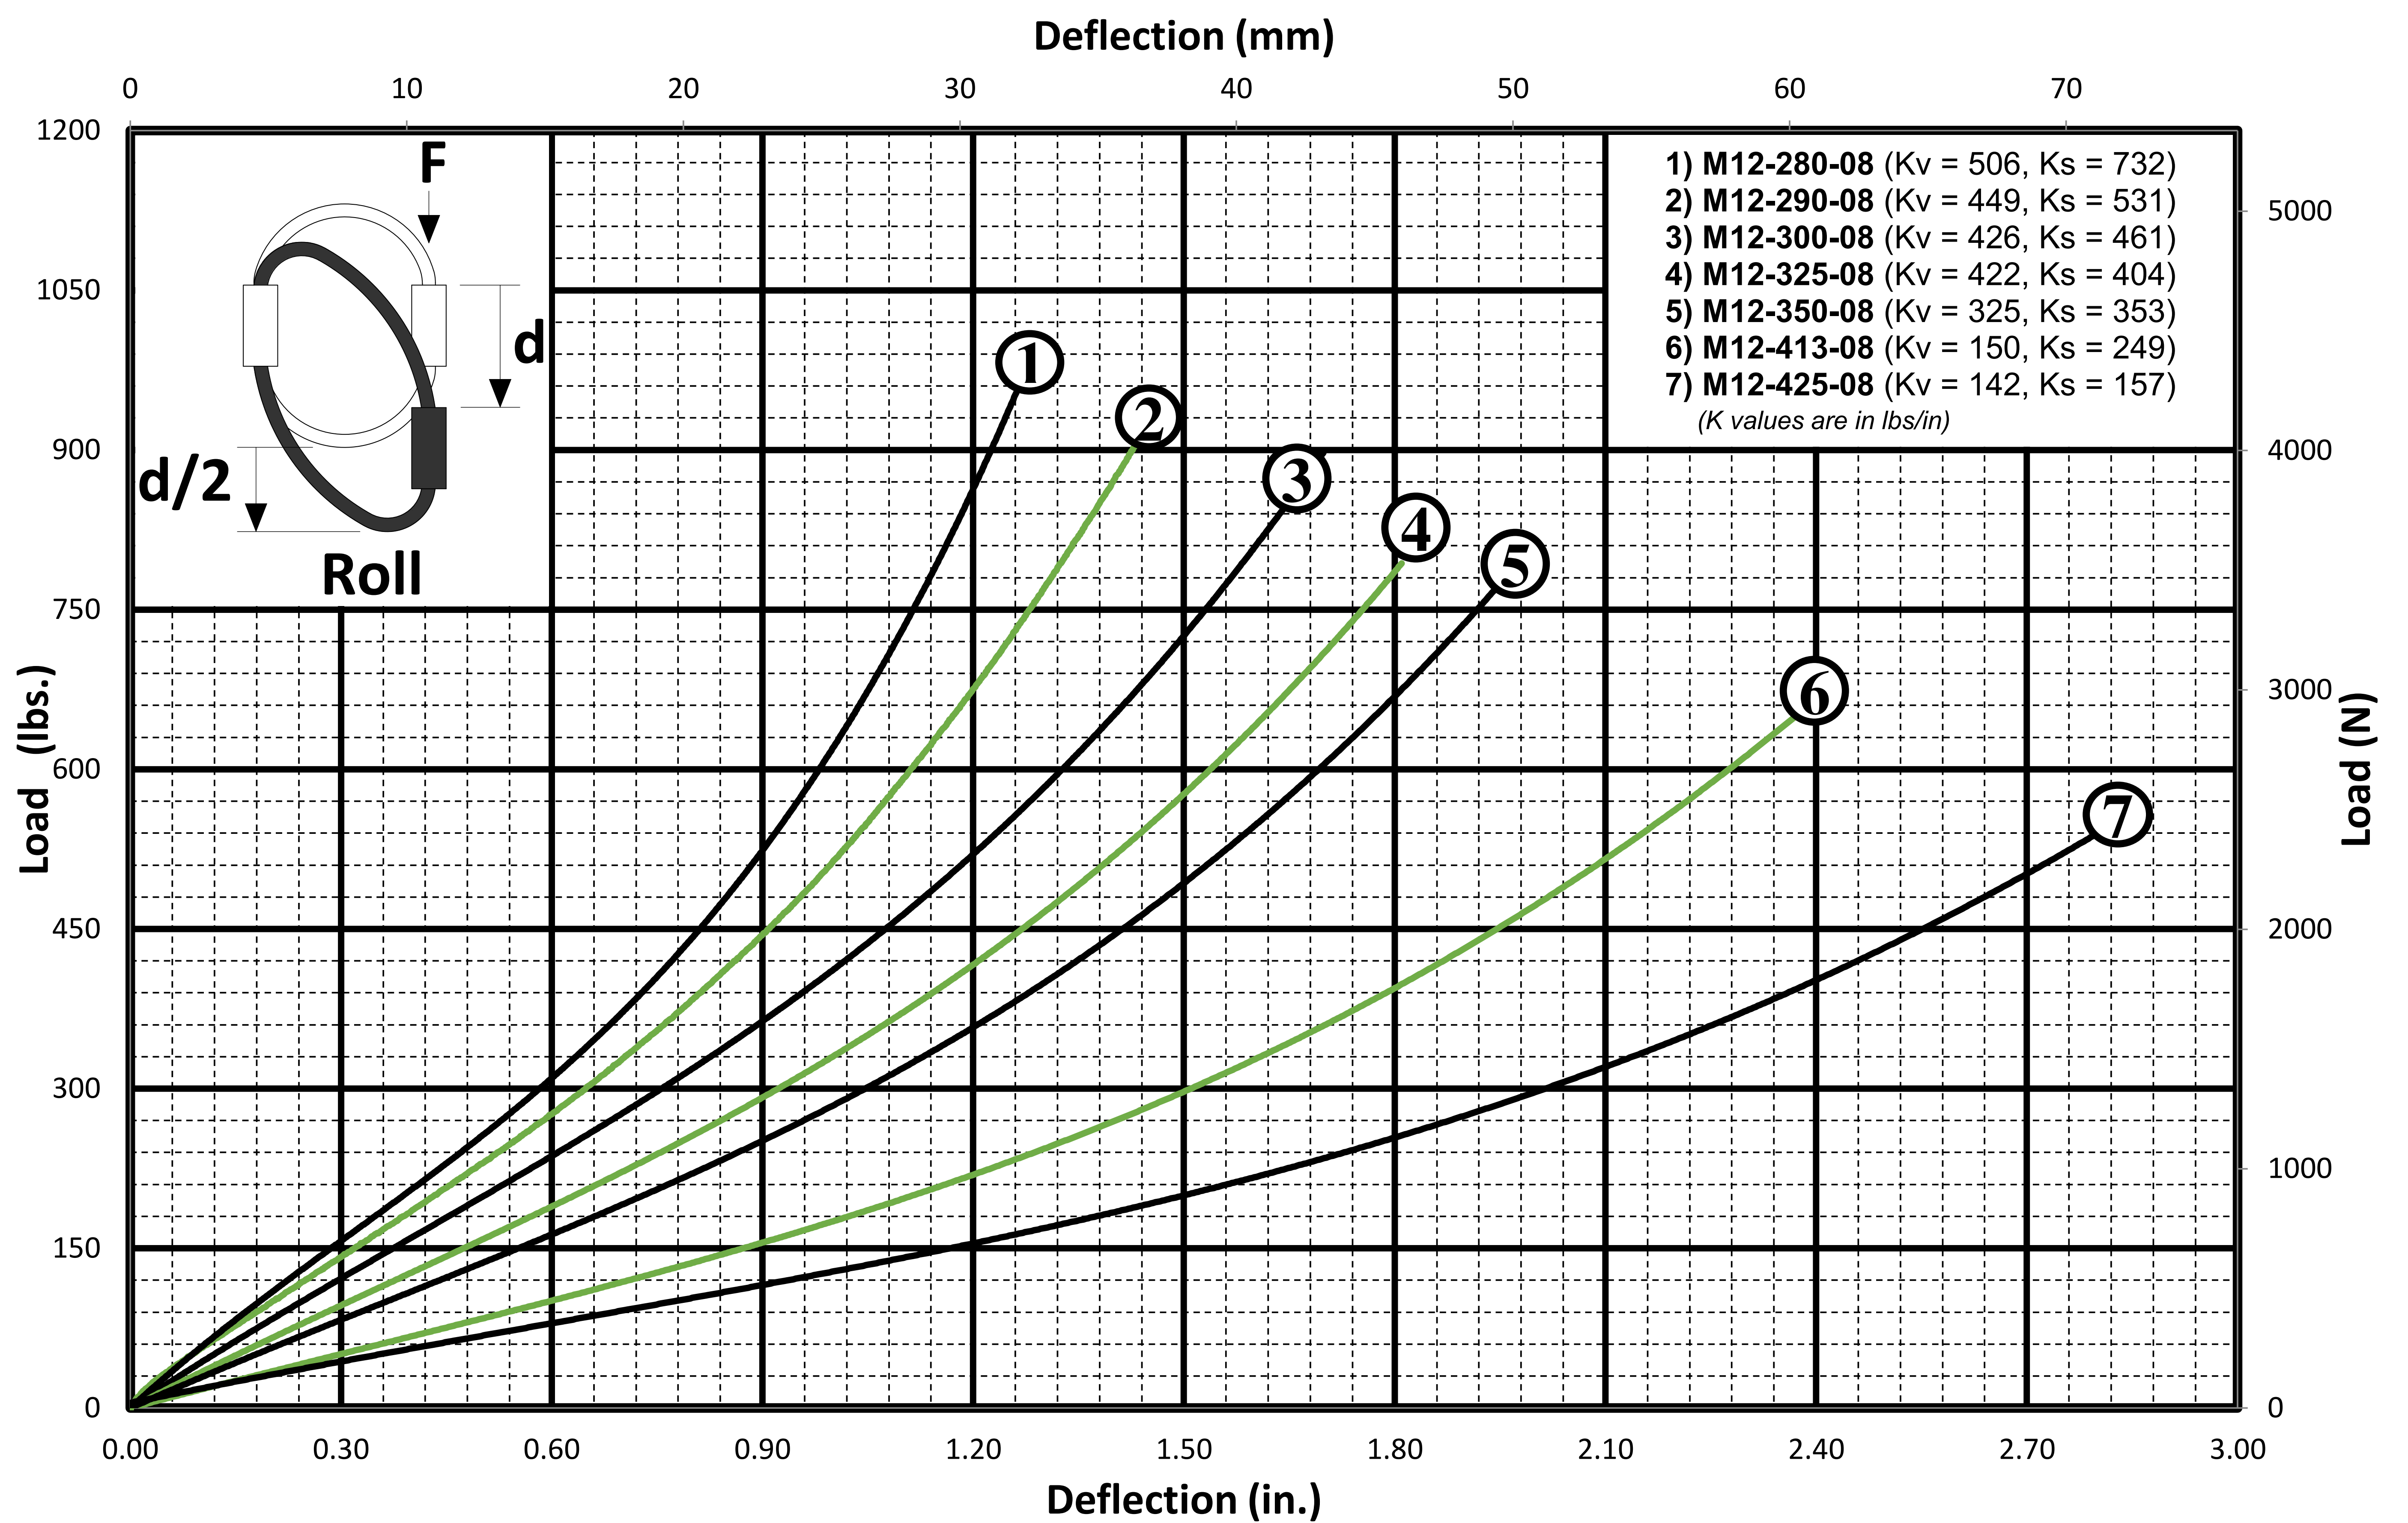

M12 SERIES

3/8" DIAMETER CABLE

Helical Isolator

M12 SERIES

Design Data Sheet

3/8" DIAMETER CABLE

Helical Isolator

M12 SERIES

3/8" DIAMETER CABLE

Helical Isolator