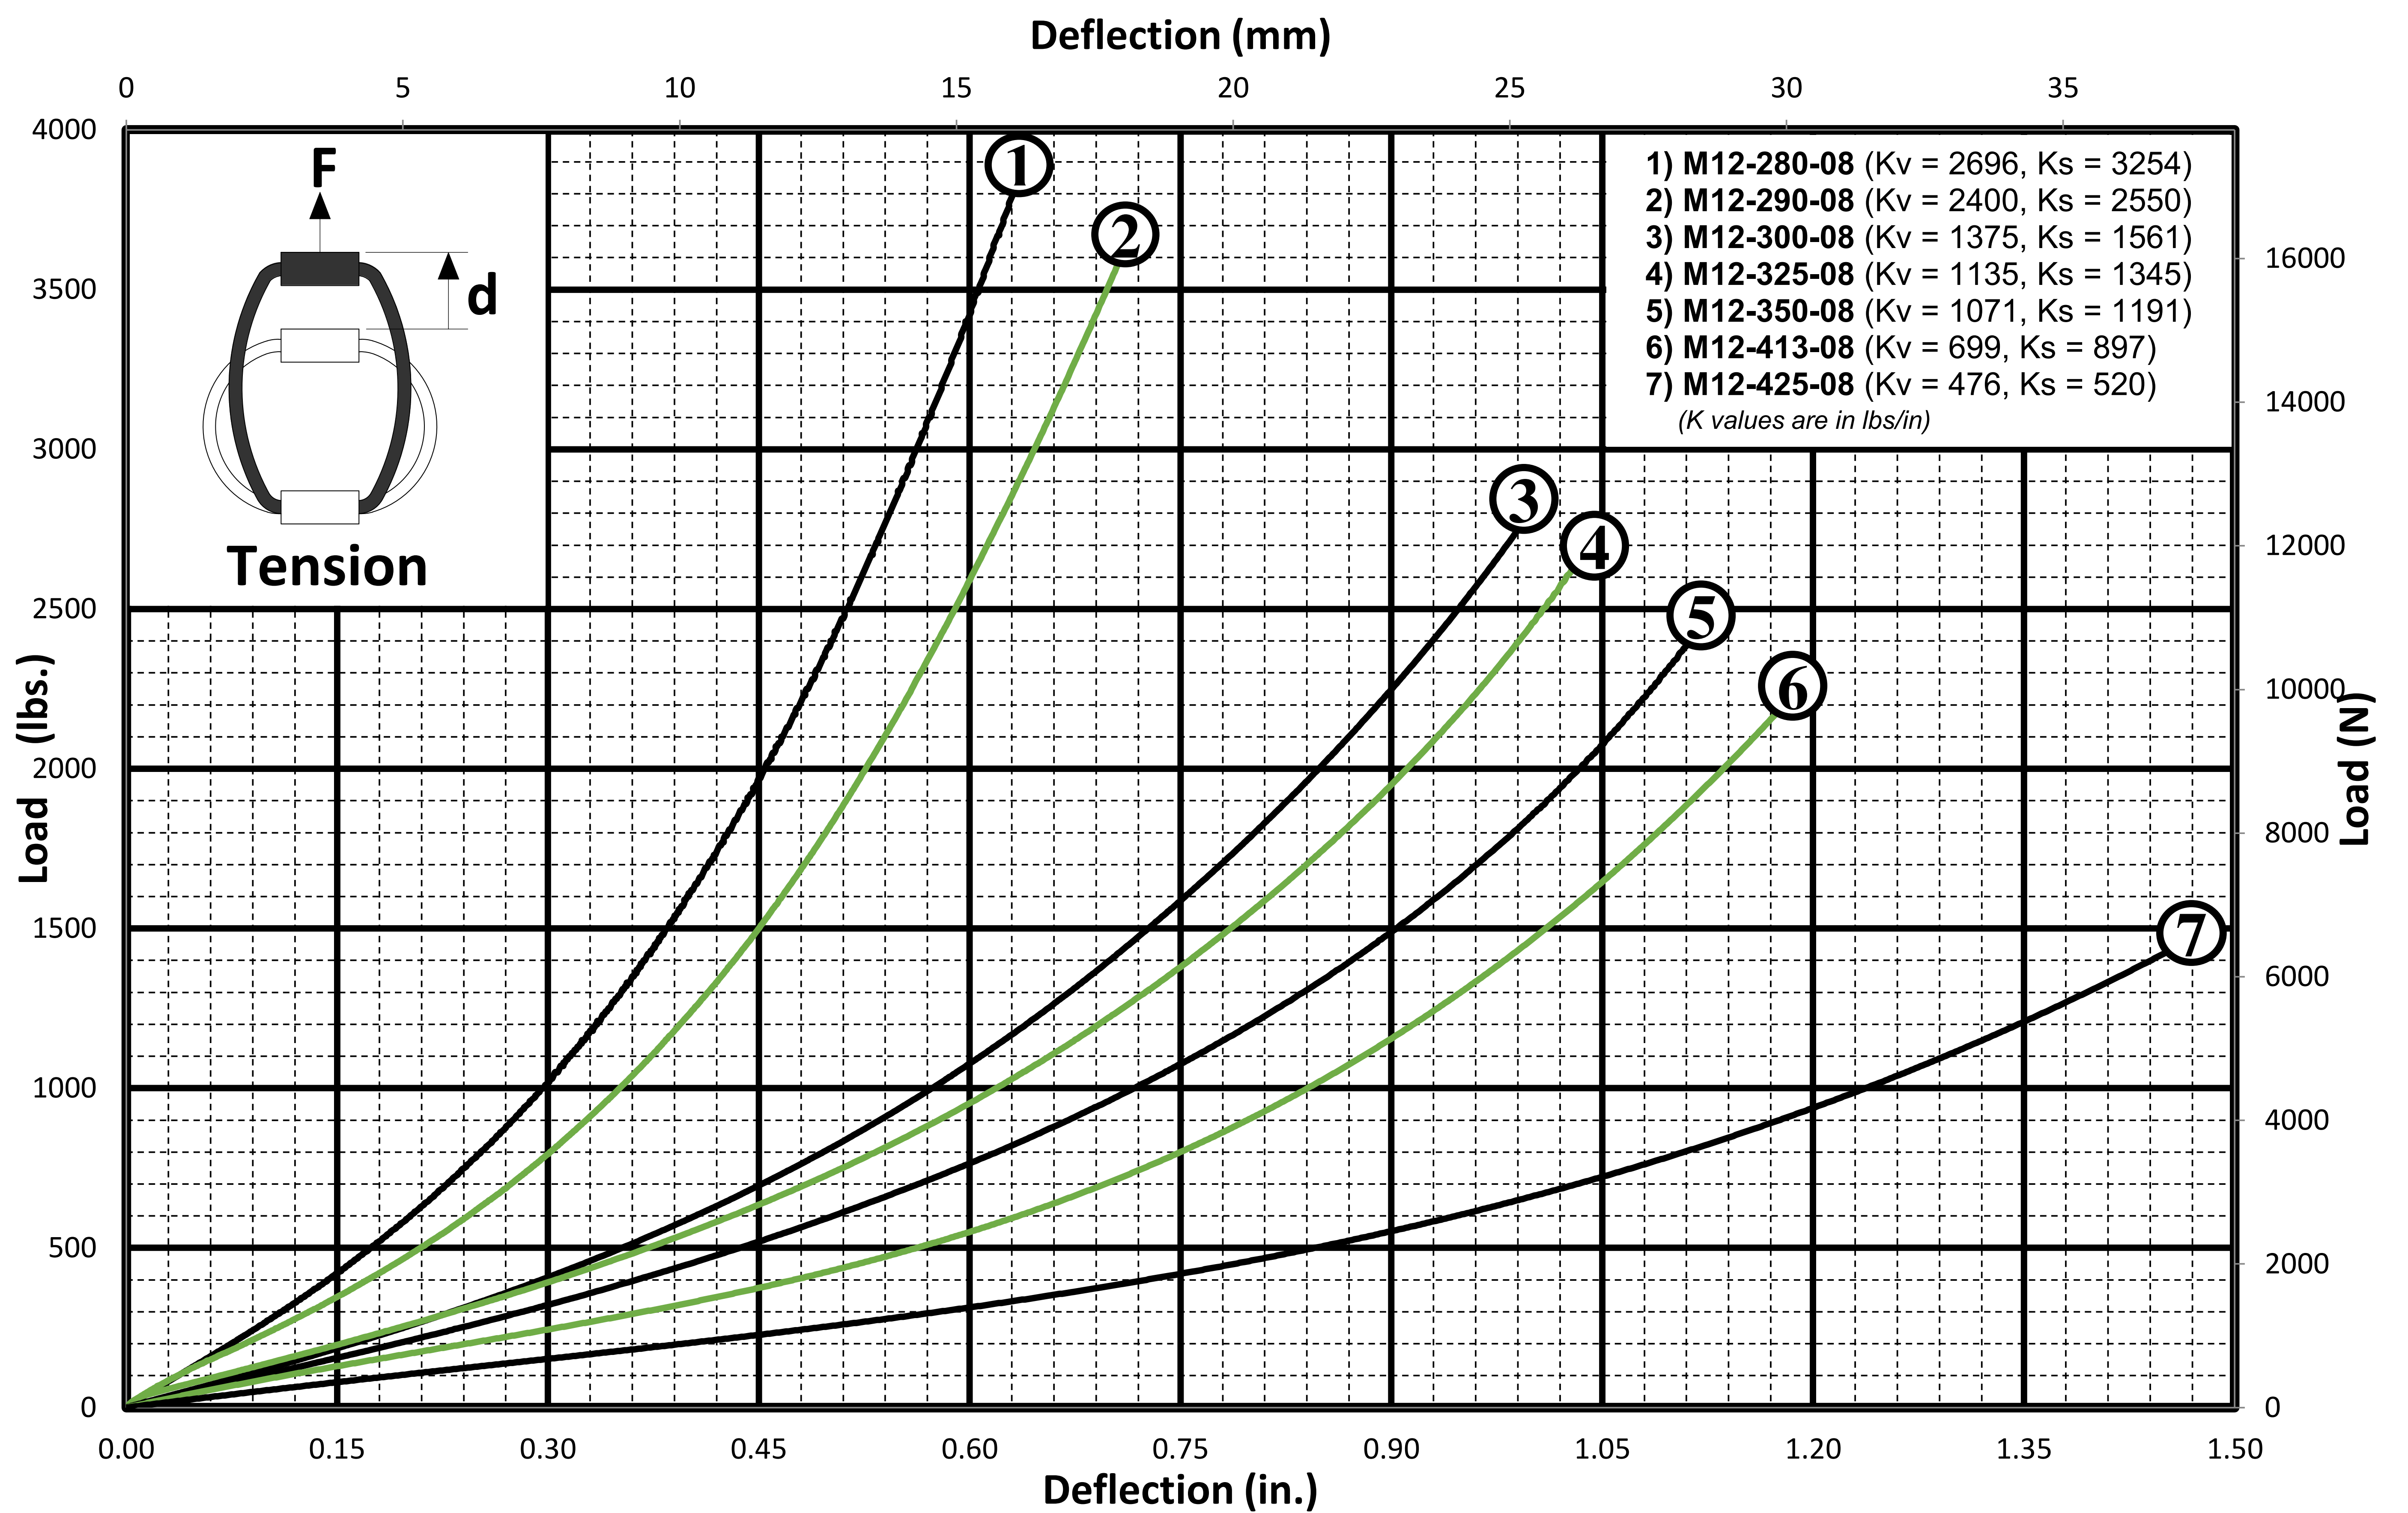

M12 SERIES

3/8" DIAMETER CABLE

Helical Isolator

M12 SERIES

Design Data Sheet

3/8" DIAMETER CABLE

Helical Isolator

M12 SERIES

3/8" DIAMETER CABLE

Helical Isolator